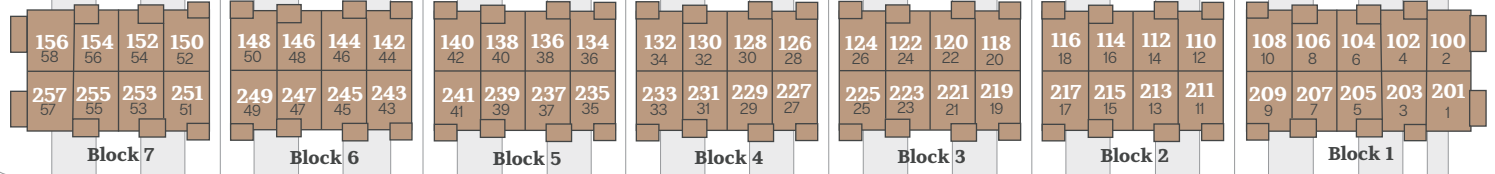

Casey Court

COMMUNITY PARKING MAP

RICHCRAFTRENTALS.COM

-  GARBAGE
-  BIKE STORAGE
-  EV CHARGING STATION
-  BASKETBALL COURT
-  PICKLEBALL COURT
-  HANDICAP VISITOR PARKING

Randkluft Terrace

Loam Private

Todra Private