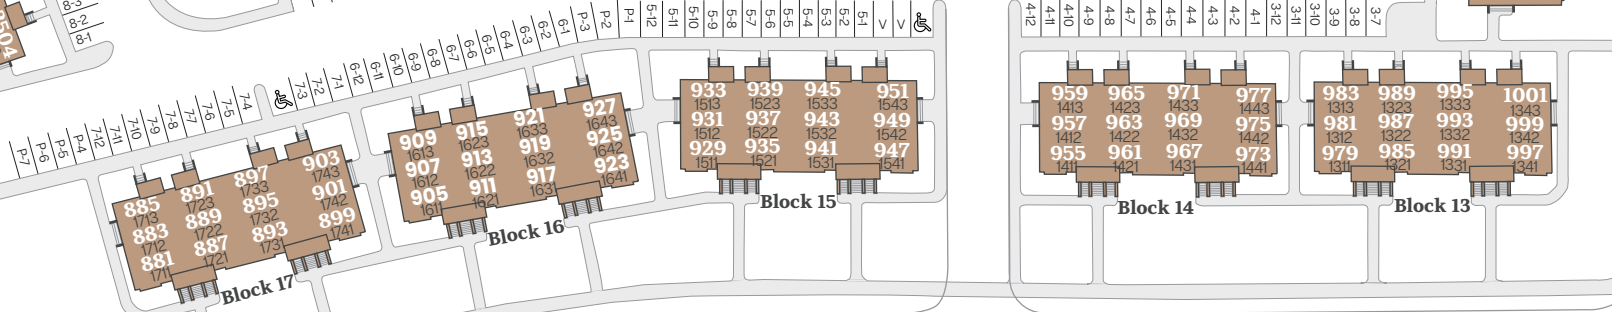

Casey Court

COMMUNITY PARKING MAP

RICHCRAFTRENTALS.COM

-  GARBAGE
-  BIKE STORAGE
-  EV CHARGING STATION
-  BASKETBALL COURT
-  PICKLEBALL COURT
-  HANDICAP VISITOR PARKING

Randkluft Terrace

Loam Private

Todra Private

Fern Casey Street

Brian Coburn Blvd.

chemin du Couloir Road

Curated Rentals By

RICHCRAFT