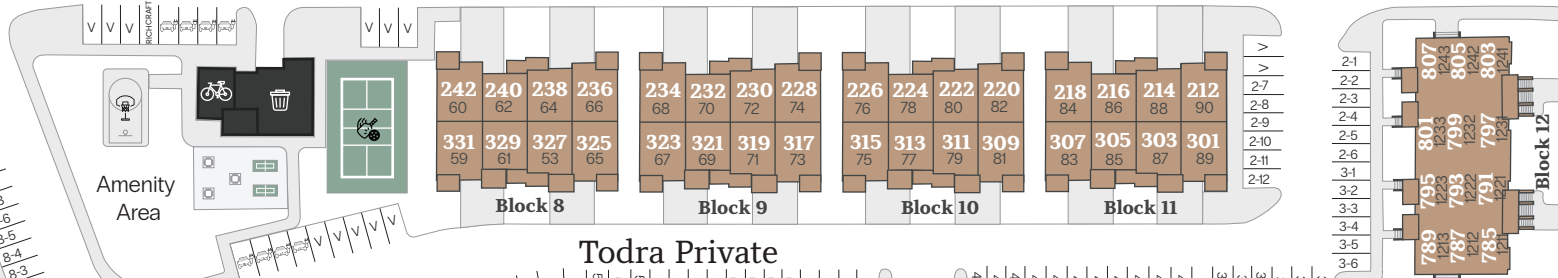

Casey Court

COMMUNITY PARKING MAP

RICHCRAFTRENTALS.COM

-  GARBAGE
-  BIKE STORAGE
-  EV CHARGING STATION
-  BASKETBALL COURT
-  PICKLEBALL COURT
-  HANDICAP VISITOR PARKING

Randkluft Terrace

Loam Private

Todra Private

Fern Casey Street

Brian Coburn Blvd.

chemin du Couloir Road

Curated Rentals By

RICHCRAFT