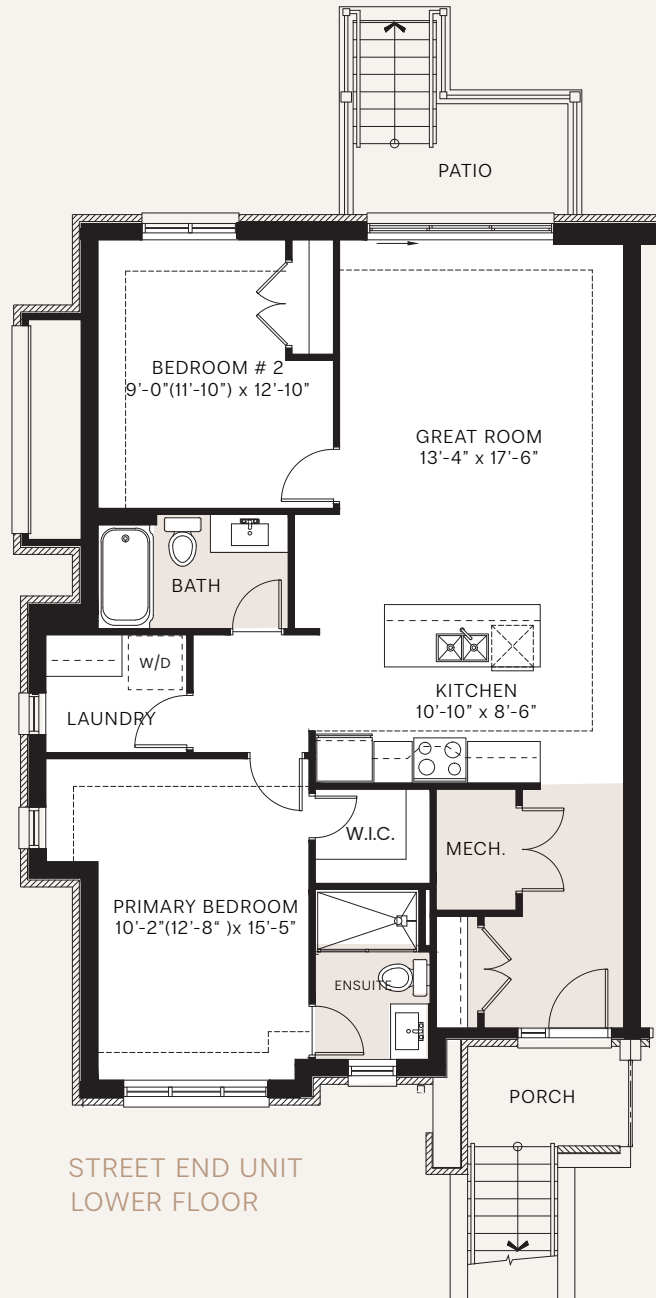

Casey Court

LEDGESTONE MID - FLATS | LOWER FLOOR | 1098 - 1110 SQ.FT.

ACTUAL USEABLE FLOOR SPACE MAY VARY FROM STATED FLOOR AREA E. & O.E. PLANS AND SPECIFICATIONS ARE SUBJECT TO CHANGE WITHOUT NOTICE. JAN 16, 2024.
*ITEMS SUCH AS ROOF, MASONARY & WINDOW CONFIGURATION MAY VARY.

Curated Rentals By

RICHCRAFT

Casey Court

LEDGESTONE END - FLATS | LOWER FLOOR | 1120 SQ.FT.

ACTUAL USEABLE FLOOR SPACE MAY VARY FROM STATED FLOOR AREA E. & O.E. PLANS AND SPECIFICATIONS ARE SUBJECT TO CHANGE WITHOUT NOTICE. JAN 16, 2024.
*ITEMS SUCH AS ROOF, MASONRY & WINDOW CONFIGURATION MAY VARY.

Curated Rentals By

RICHCRAFT

Casey Court

LEDGESTONE STREET END - FLATS | LOWER FLOOR | 1155 SQ.FT.

STREET END UNIT
LOWER FLOOR

ACTUAL USEABLE FLOOR SPACE MAY VARY FROM STATED FLOOR AREA E. & O.E. PLANS AND SPECIFICATIONS ARE SUBJECT TO CHANGE WITHOUT NOTICE. JAN 16, 2024.
*ITEMS SUCH AS ROOF, MASONRY & WINDOW CONFIGURATION MAY VARY.