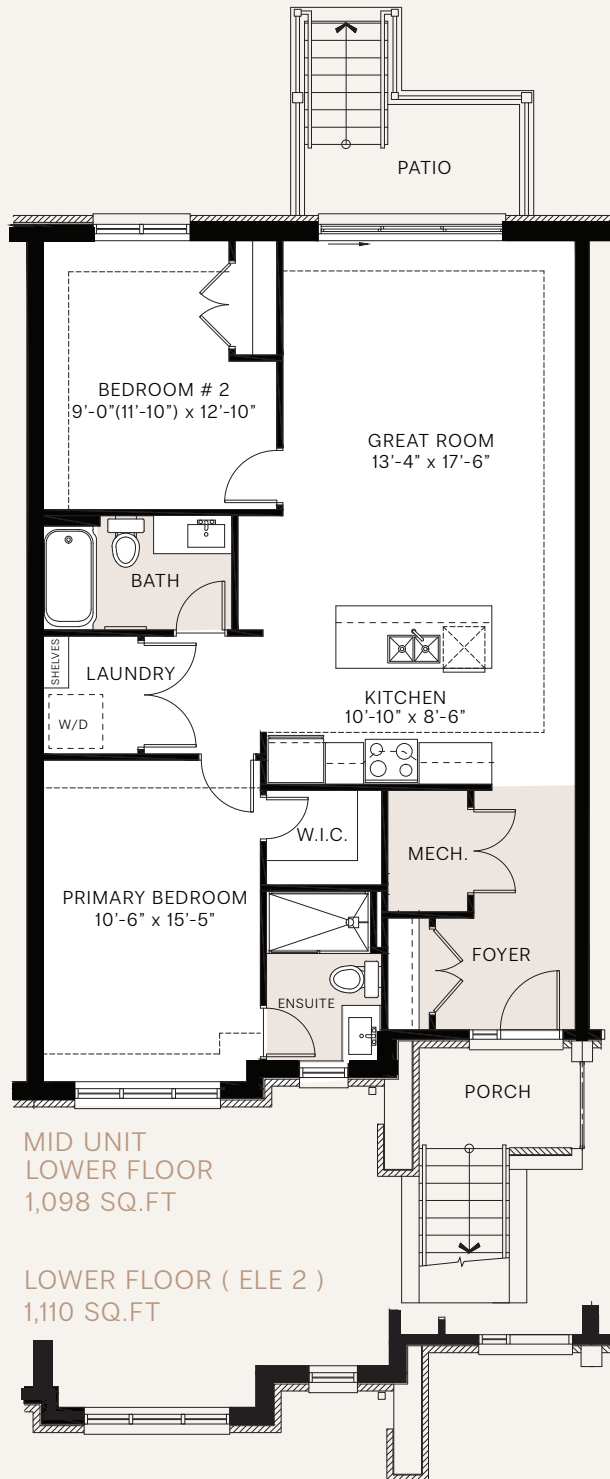

Casey Court

LEDGESTONE MID - FLATS | LOWER FLOOR | 1098 - 1110 SQ.FT.

ACTUAL USEABLE FLOOR SPACE MAY VARY FROM STATED FLOOR AREA E. & O.E. PLANS AND SPECIFICATIONS ARE SUBJECT TO CHANGE WITHOUT NOTICE. JAN 16, 2024.
*ITEMS SUCH AS ROOF, MASONARY & WINDOW CONFIGURATION MAY VARY.

Curated Rentals By

RICHCRAFT

Casey Court

LEDGESTONE END - FLATS | LOWER FLOOR | 1120 SQ.FT.

ACTUAL USEABLE FLOOR SPACE MAY VARY FROM STATED FLOOR AREA E. & O.E. PLANS AND SPECIFICATIONS ARE SUBJECT TO CHANGE WITHOUT NOTICE. JAN 16, 2024.
*ITEMS SUCH AS ROOF, MASONRY & WINDOW CONFIGURATION MAY VARY.

Curated Rentals By

RICHCRAFT

Casey Court

LEDGESTONE STREET END - FLATS | LOWER FLOOR | 1155 SQ.FT.

STREET END UNIT
LOWER FLOOR

ACTUAL USEABLE FLOOR SPACE MAY VARY FROM STATED FLOOR AREA E. & O.E. PLANS AND SPECIFICATIONS ARE SUBJECT TO CHANGE WITHOUT NOTICE. JAN 16, 2024.
*ITEMS SUCH AS ROOF, MASONRY & WINDOW CONFIGURATION MAY VARY.