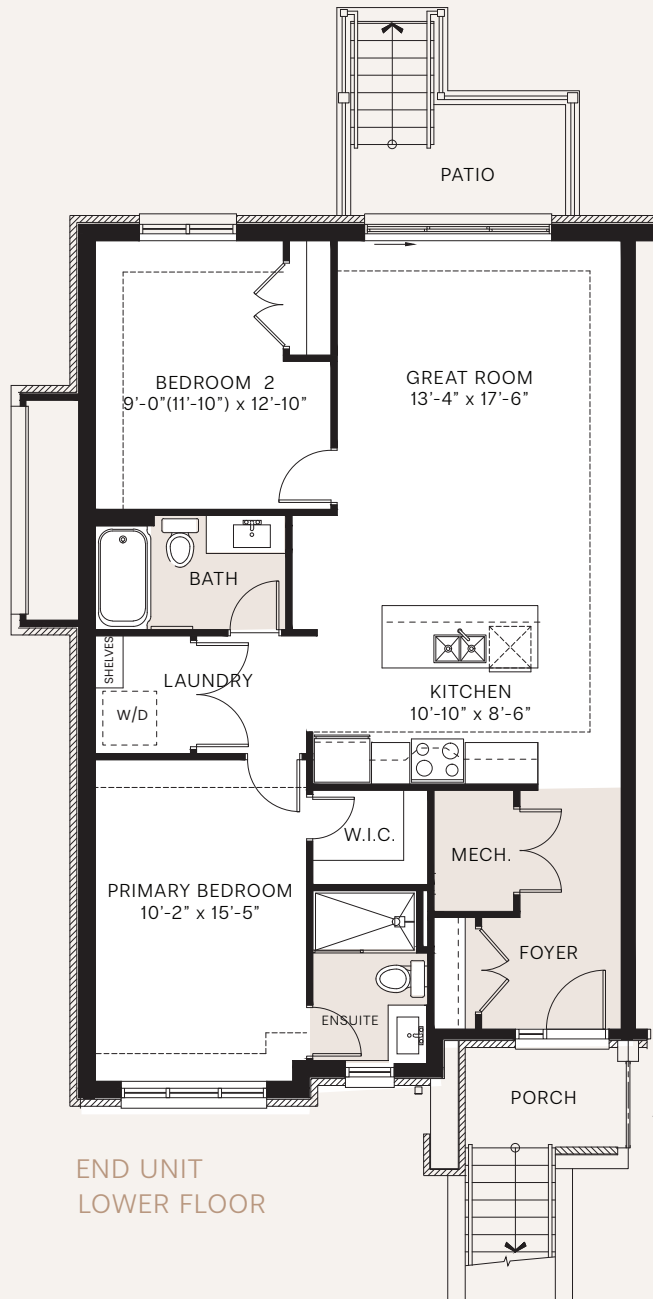

Casey Court

LEDGESTONE MID - FLATS | LOWER FLOOR | 1098 - 1110 SQ.FT.

ACTUAL USEABLE FLOOR SPACE MAY VARY FROM STATED FLOOR AREA E. & O.E. PLANS AND SPECIFICATIONS ARE SUBJECT TO CHANGE WITHOUT NOTICE. JAN 16, 2024.
*ITEMS SUCH AS ROOF, MASONARY & WINDOW CONFIGURATION MAY VARY.

Curated Rentals By

RICHCRAFT

Casey Court

LEDGESTONE END - FLATS | LOWER FLOOR | 1120 SQ.FT.

ACTUAL USEABLE FLOOR SPACE MAY VARY FROM STATED FLOOR AREA E. & O.E. PLANS AND SPECIFICATIONS ARE SUBJECT TO CHANGE WITHOUT NOTICE. JAN 16, 2024.
*ITEMS SUCH AS ROOF, MASONRY & WINDOW CONFIGURATION MAY VARY.

Curated Rentals By

RICHCRAFT

Casey Court

LEDGESTONE STREET END - FLATS | LOWER FLOOR | 1155 SQ.FT.

STREET END UNIT
LOWER FLOOR

ACTUAL USEABLE FLOOR SPACE MAY VARY FROM STATED FLOOR AREA E. & O.E. PLANS AND SPECIFICATIONS ARE SUBJECT TO CHANGE WITHOUT NOTICE. JAN 16, 2024.
*ITEMS SUCH AS ROOF, MASONRY & WINDOW CONFIGURATION MAY VARY.