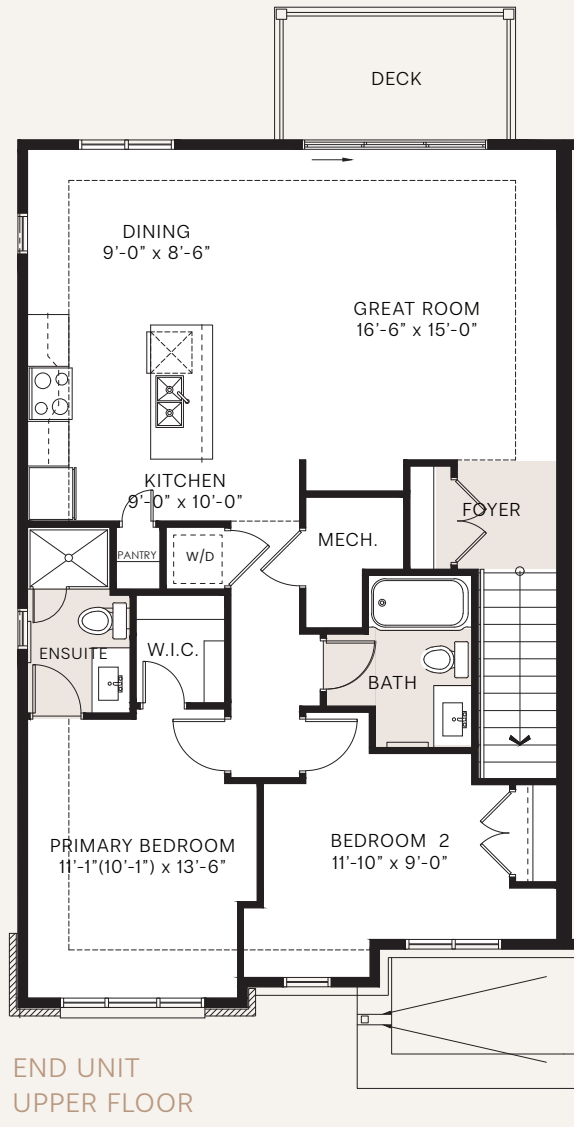

Casey Court

BLUESTONE MID - FLATS | UPPER FLOOR | 1156 - 1162 SQ.FT.

ACTUAL USEABLE FLOOR SPACE MAY VARY FROM STATED FLOOR AREA E. & O.E. PLANS AND SPECIFICATIONS ARE SUBJECT TO CHANGE WITHOUT NOTICE. JAN 16, 2024.

*ITEMS SUCH AS ROOF, MASONRY & WINDOW CONFIGURATION MAY VARY.

Curated Rentals By

RICHCRAFT

Casey Court

BLUESTONE END - FLATS | UPPER FLOOR | 1162 SQ.FT.

ACTUAL USEABLE FLOOR SPACE MAY VARY FROM STATED FLOOR AREA E. & O.E. PLANS AND SPECIFICATIONS ARE SUBJECT TO CHANGE WITHOUT NOTICE. JAN 16, 2024.
*ITEMS SUCH AS ROOF, MASONRY & WINDOW CONFIGURATION MAY VARY.

Curated Rentals By

RICHCRAFT

Casey Court

BLUESTONE STREET END - FLATS | UPPER FLOOR | 1195 SQ.FT.

ACTUAL USEABLE FLOOR SPACE MAY VARY FROM STATED FLOOR AREA E. & O.E. PLANS AND SPECIFICATIONS ARE SUBJECT TO CHANGE WITHOUT NOTICE. JAN 16, 2024.
*ITEMS SUCH AS ROOF, MASONRY & WINDOW CONFIGURATION MAY VARY.