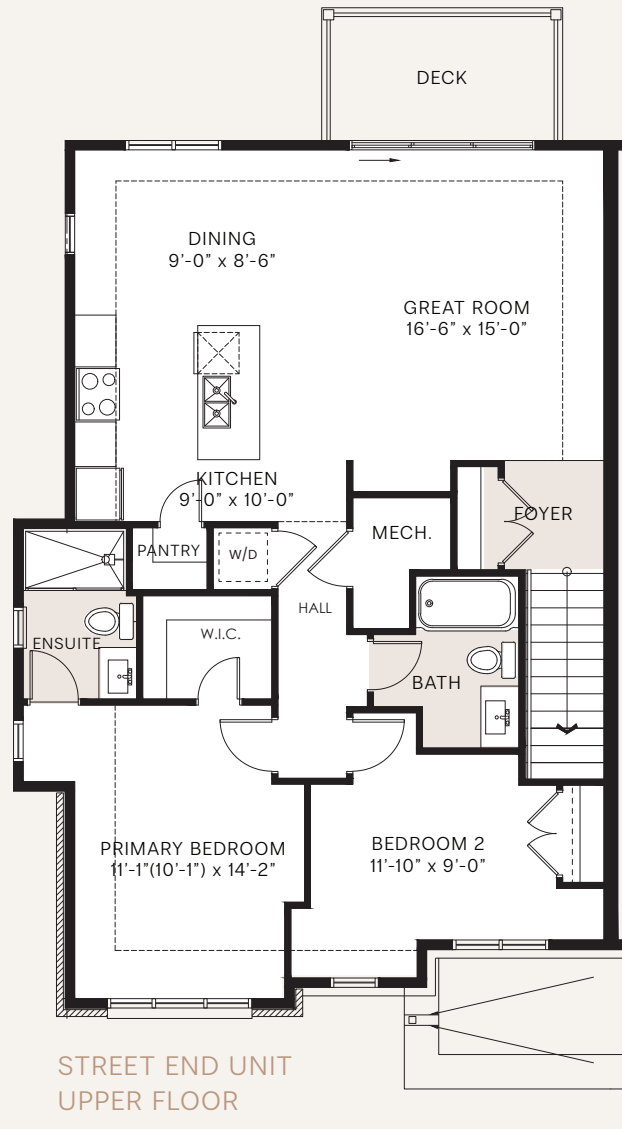

Casey Court

BLUESTONE MID - FLATS | UPPER FLOOR | 1156 - 1162 SQ.FT.

ACTUAL USEABLE FLOOR SPACE MAY VARY FROM STATED FLOOR AREA E. & O.E. PLANS AND SPECIFICATIONS ARE SUBJECT TO CHANGE WITHOUT NOTICE. JAN 16, 2024.

*ITEMS SUCH AS ROOF, MASONRY & WINDOW CONFIGURATION MAY VARY.

Curated Rentals By

RICHCRAFT

Casey Court

BLUESTONE END - FLATS | UPPER FLOOR | 1162 SQ.FT.

ACTUAL USEABLE FLOOR SPACE MAY VARY FROM STATED FLOOR AREA E. & O.E. PLANS AND SPECIFICATIONS ARE SUBJECT TO CHANGE WITHOUT NOTICE. JAN 16, 2024.
*ITEMS SUCH AS ROOF, MASONRY & WINDOW CONFIGURATION MAY VARY.

Curated Rentals By

RICHCRAFT

Casey Court

BLUESTONE STREET END - FLATS | UPPER FLOOR | 1195 SQ.FT.

ACTUAL USEABLE FLOOR SPACE MAY VARY FROM STATED FLOOR AREA E. & O.E. PLANS AND SPECIFICATIONS ARE SUBJECT TO CHANGE WITHOUT NOTICE. JAN 16, 2024.
*ITEMS SUCH AS ROOF, MASONRY & WINDOW CONFIGURATION MAY VARY.