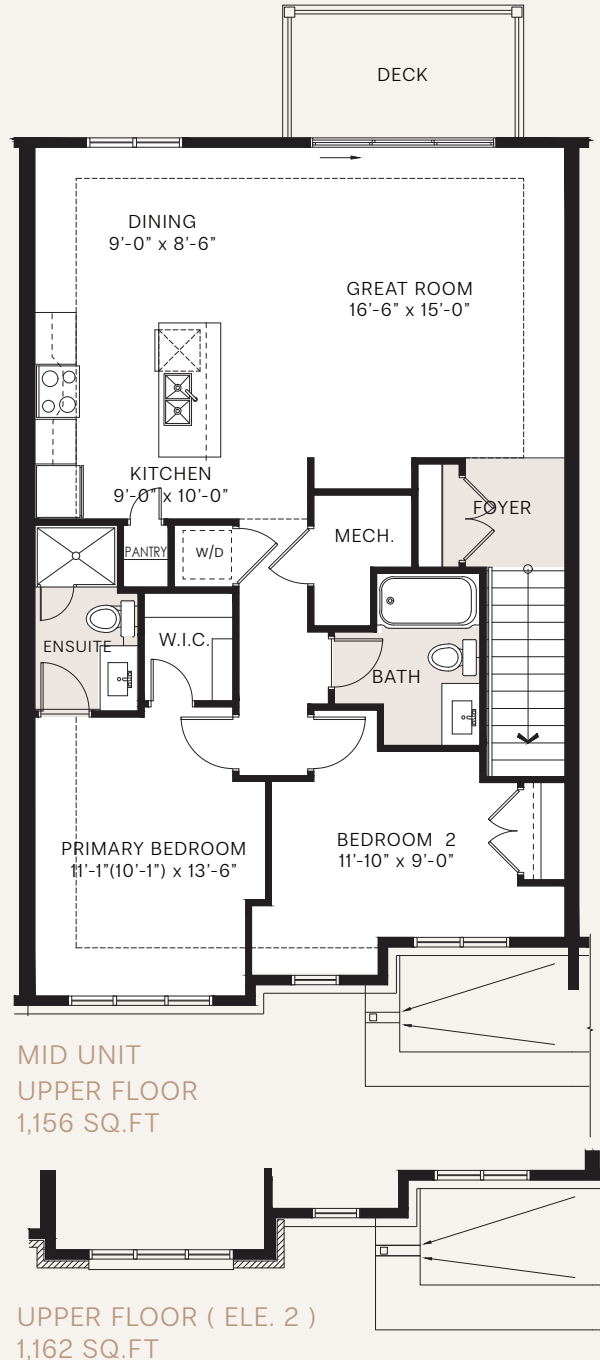

Casey Court

BLUESTONE MID - FLATS | UPPER FLOOR | 1156 - 1162 SQ.FT.

ACTUAL USEABLE FLOOR SPACE MAY VARY FROM STATED FLOOR AREA E. & O.E. PLANS AND SPECIFICATIONS ARE SUBJECT TO CHANGE WITHOUT NOTICE. JAN 16, 2024.

*ITEMS SUCH AS ROOF, MASONRY & WINDOW CONFIGURATION MAY VARY.

Curated Rentals By

RICHCRAFT

Casey Court

BLUESTONE END - FLATS | UPPER FLOOR | 1162 SQ.FT.

ACTUAL USEABLE FLOOR SPACE MAY VARY FROM STATED FLOOR AREA E. & O.E. PLANS AND SPECIFICATIONS ARE SUBJECT TO CHANGE WITHOUT NOTICE. JAN 16, 2024.
*ITEMS SUCH AS ROOF, MASONRY & WINDOW CONFIGURATION MAY VARY.

Curated Rentals By

RICHCRAFT

Casey Court

BLUESTONE STREET END - FLATS | UPPER FLOOR | 1195 SQ.FT.

ACTUAL USEABLE FLOOR SPACE MAY VARY FROM STATED FLOOR AREA E. & O.E. PLANS AND SPECIFICATIONS ARE SUBJECT TO CHANGE WITHOUT NOTICE. JAN 16, 2024.
*ITEMS SUCH AS ROOF, MASONRY & WINDOW CONFIGURATION MAY VARY.