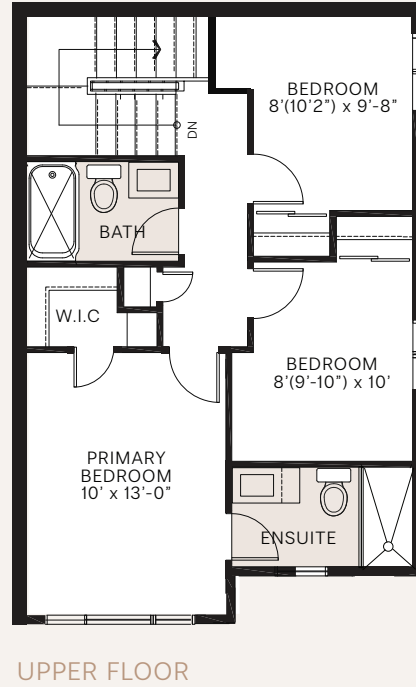

Casey Court

URBAN TOWNS | STANLEY 1580 SQ.FT.

ACTUAL USEABLE FLOOR SPACE MAY VARY FROM STATED FLOOR AREA E. & O.E. PLANS AND SPECIFICATIONS ARE SUBJECT TO CHANGE WITHOUT NOTICE. JAN 16, 2024.
*ITEMS SUCH AS ROOF, MASONRY & WINDOW CONFIGURATION MAY VARY.