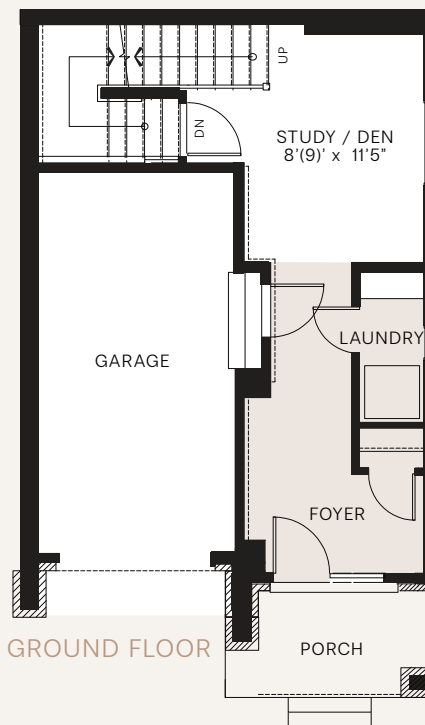

Casey Court

URBAN TOWNS | STANLEY 1580 SQ.FT.

ACTUAL USEABLE FLOOR SPACE MAY VARY FROM STATED FLOOR AREA E. & O.E. PLANS AND SPECIFICATIONS ARE SUBJECT TO CHANGE WITHOUT NOTICE. JAN 16, 2024.
*ITEMS SUCH AS ROOF, MASONRY & WINDOW CONFIGURATION MAY VARY.