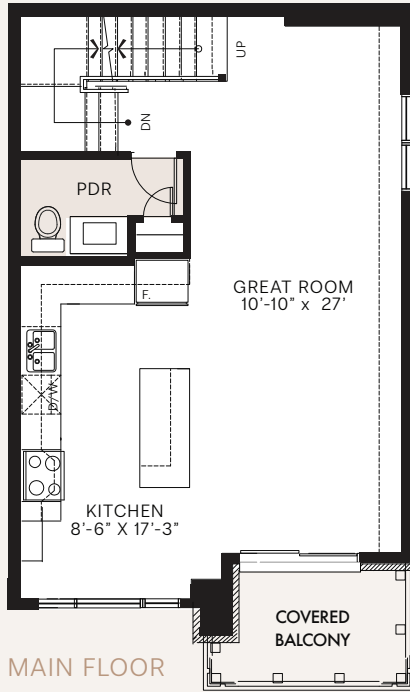

Casey Court

URBAN TOWNS | STANLEY 1580 SQ.FT.

ACTUAL USEABLE FLOOR SPACE MAY VARY FROM STATED FLOOR AREA E. & O.E. PLANS AND SPECIFICATIONS ARE SUBJECT TO CHANGE WITHOUT NOTICE. JAN 16, 2024.
*ITEMS SUCH AS ROOF, MASONRY & WINDOW CONFIGURATION MAY VARY.