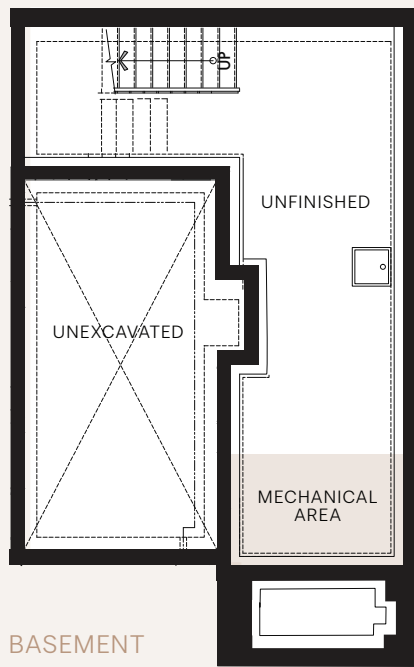

Casey Court

URBAN TOWNS | STANLEY 1580 SQ.FT.

ACTUAL USEABLE FLOOR SPACE MAY VARY FROM STATED FLOOR AREA E. & O.E. PLANS AND SPECIFICATIONS ARE SUBJECT TO CHANGE WITHOUT NOTICE. JAN 16, 2024.
*ITEMS SUCH AS ROOF, MASONRY & WINDOW CONFIGURATION MAY VARY.