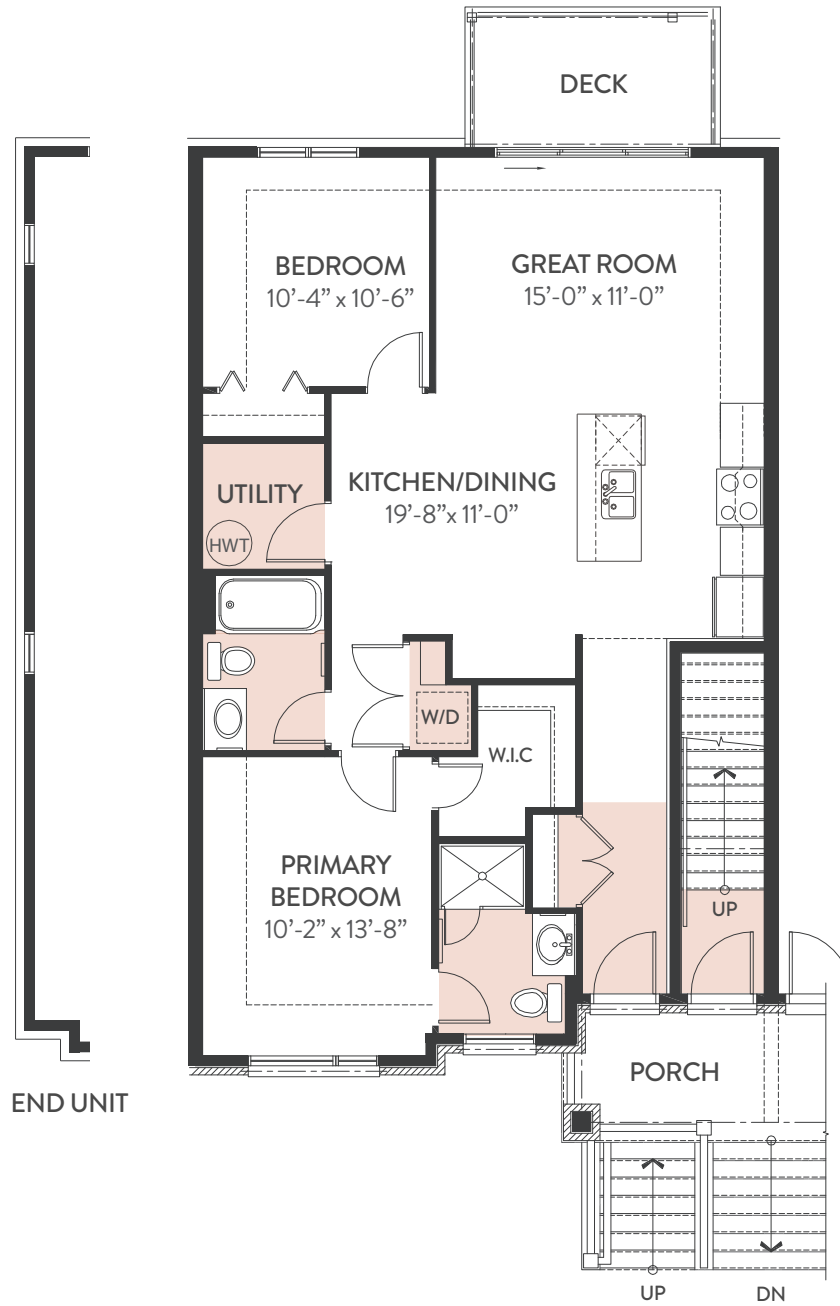

EMERALD FLATS

SHADOWSTONE 1024 SQ.FT.

2 BEDROOMS | 2 BATHROOMS - MAIN LEVEL

Actual useable floor space may vary from stated floor area E. & O.E. Plans and specifications are subject to change without notice. December 9, 2019.