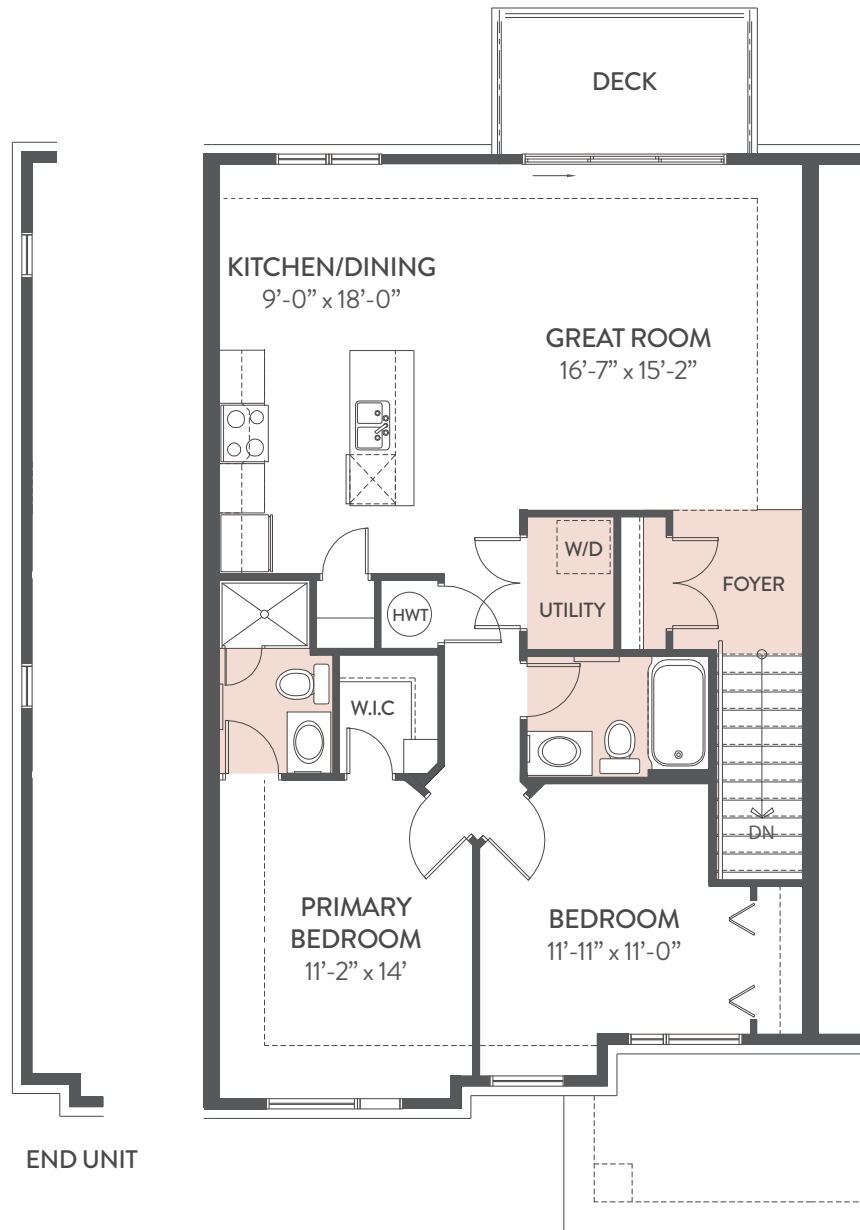

EMERALD FLATS

BLUESTONE 1148 SQ.FT.

2 BEDROOMS | 2 BATHROOMS - UPPER LEVEL

Actual useable floor space may vary from stated floor area E. & O.E. Plans and specifications are subject to change without notice. December 9, 2019.