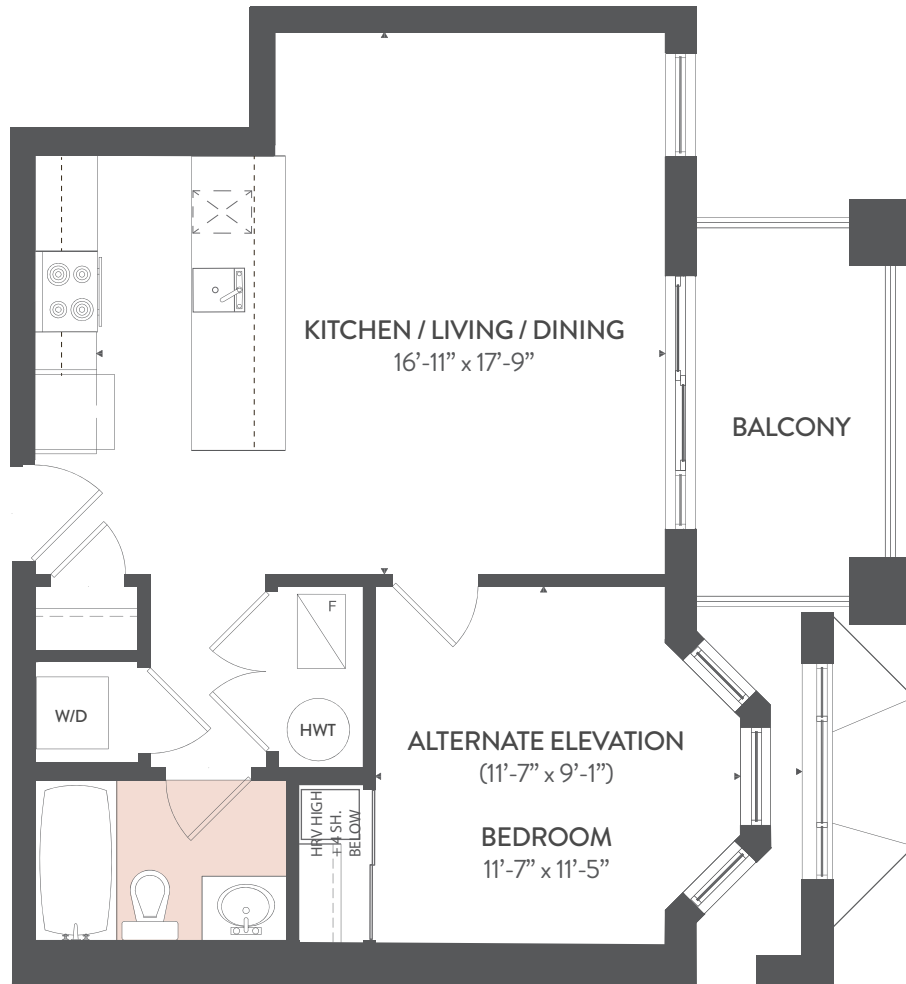

BROWNSTONES
ON OGILVIE

DRUMMOND 618/635 SQ.FT.

1 BEDROOM | 1 BATHROOM

Actual useable floor space may vary from stated floor area. E. & O.E. Plans and specifications are subject to change without notice. November 9, 2015.