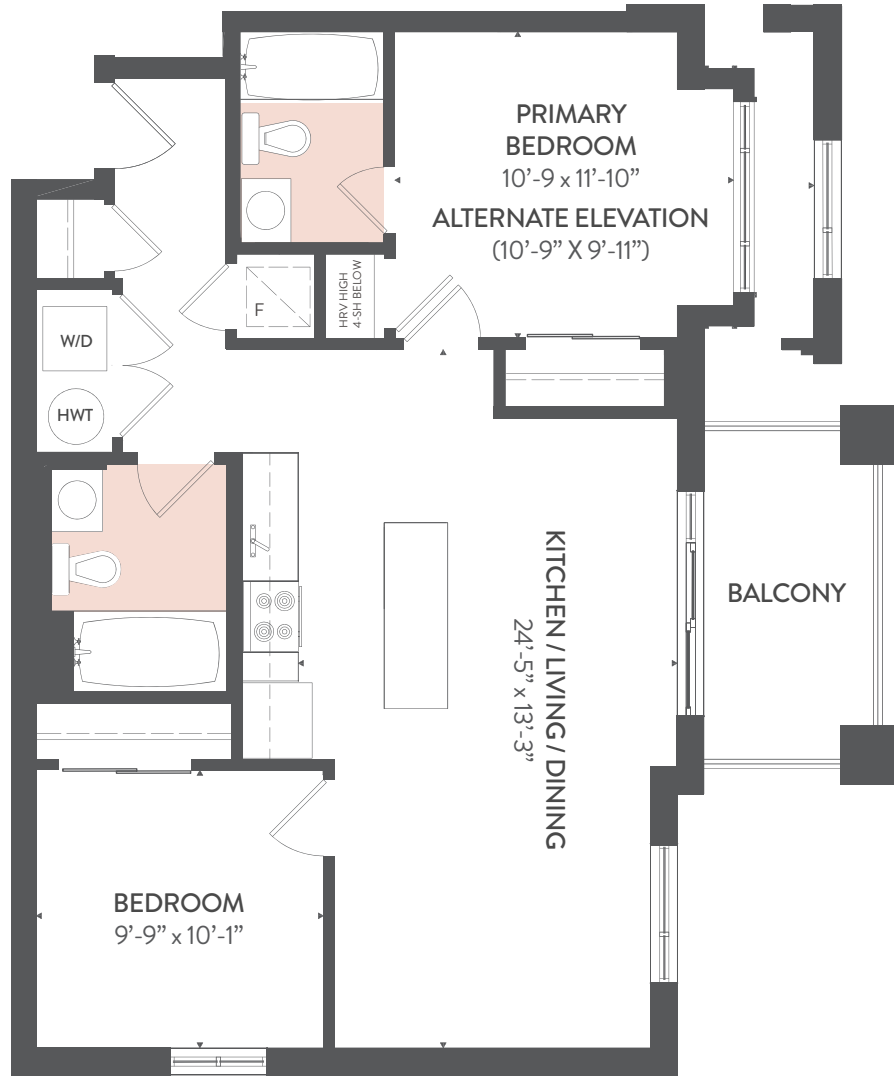

BROWNSTONES
ON OGILVIE

CLAREMONT 860/878 SQ.FT.

2 BEDROOMS | 2 BATHROOMS

Actual useable floor space may vary from stated floor area. E. & O.E. Plans and specifications are subject to change without notice. November 9, 2015.