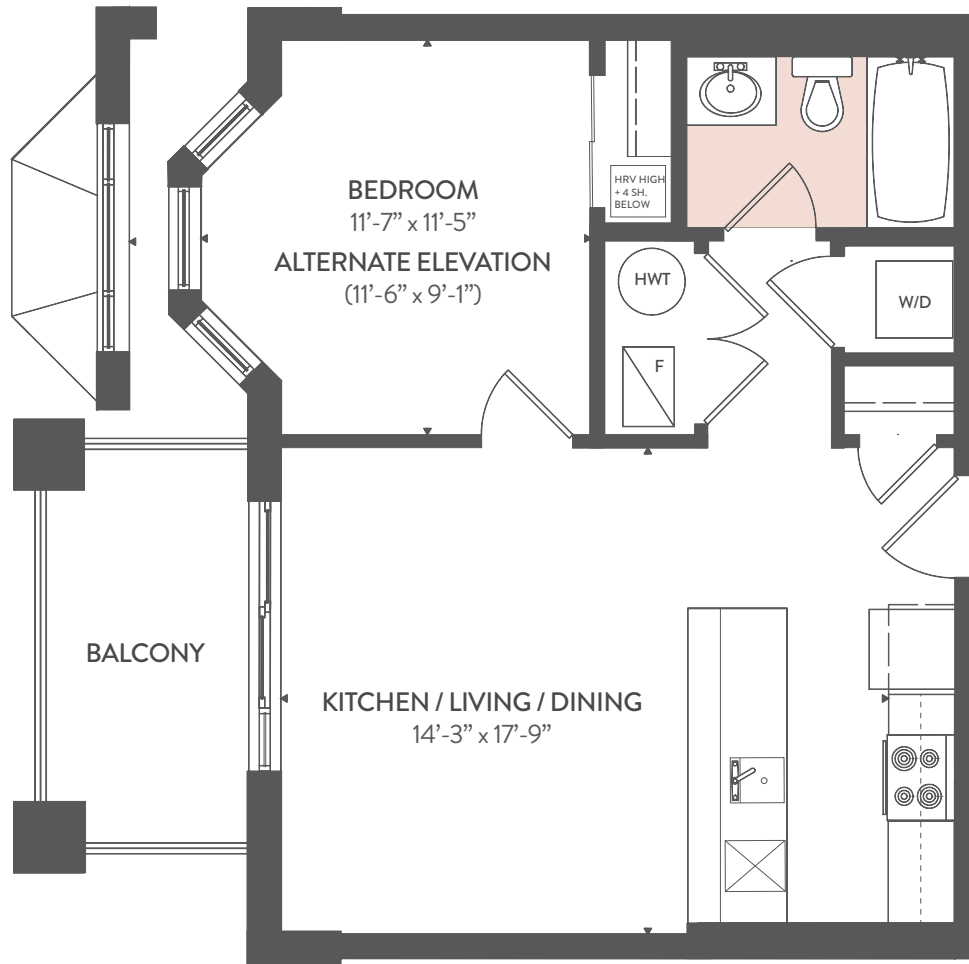

BROWNSTONES
ON OGILVIE

BISHOP 590/606 SQ.FT.

1 BEDROOM | 1 BATHROOM

Actual useable floor space may vary from stated floor area. E. & O.E. Plans and specifications are subject to change without notice. November 9, 2015.