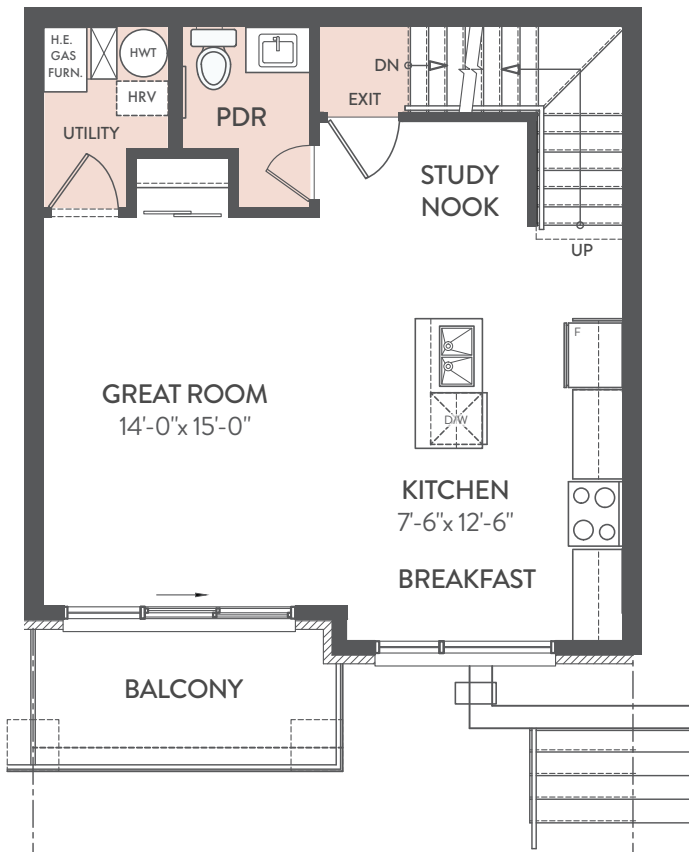

SAPPHIRE

TERRACE HOMES

STERLING 1196 SQ.FT.

2 BEDROOMS | 2.5 BATHROOMS

UPPER UNIT
(SECOND FLOOR)

UPPER UNIT
(THIRD FLOOR)

Actual useable floor space may vary from stated floor area E. & O.E. Plans and specifications are subject to change without notice. August 08, 2019.