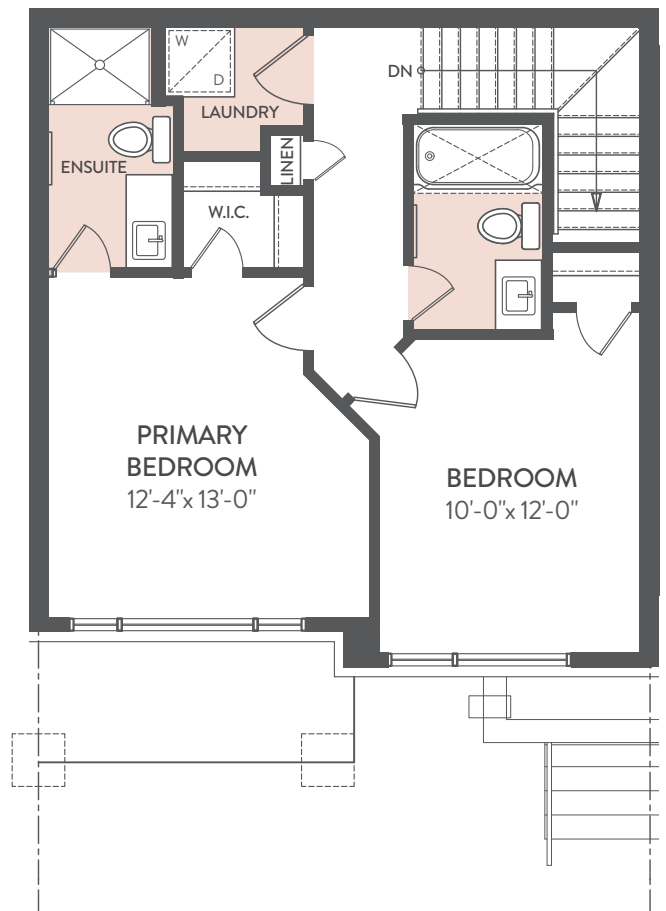

SAPPHIRE

TERRACE HOMES

STERLING 1196 SQ.FT.

2 BEDROOMS | 2.5 BATHROOMS

UPPER UNIT
(SECOND FLOOR)

UPPER UNIT
(THIRD FLOOR)

Actual useable floor space may vary from stated floor area E. & O.E. Plans and specifications are subject to change without notice. August 08, 2019.