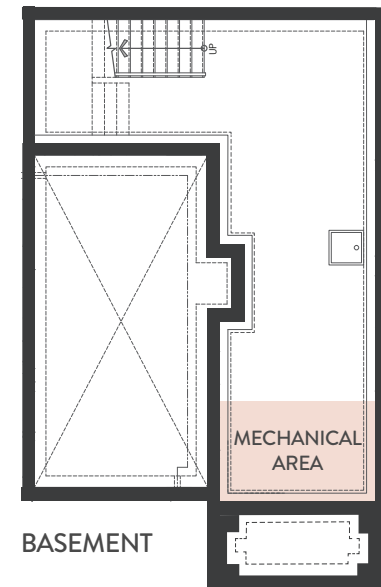

GROUND FLOOR

MAIN FLOOR

BASEMENT

STANLEY END 1580 SQ.FT.

3 BEDROOMS | 3 BATHROOMS

Actual useable floor space may vary from stated floor area E. & O.E. Plans and specifications are subject to change without notice. July 17, 2020.