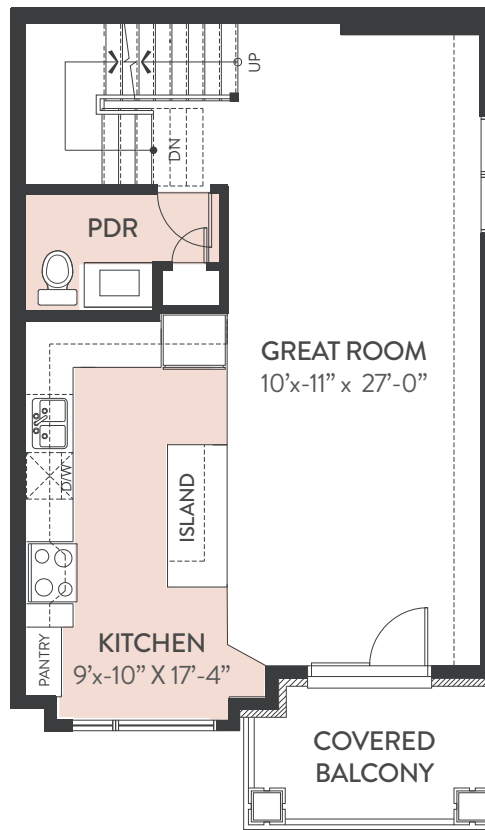

GROUND FLOOR

MAIN FLOOR

BASEMENT

STANLEY END 1580 SQ.FT.

3 BEDROOMS | 3 BATHROOMS

Actual useable floor space may vary from stated floor area E. & O.E. Plans and specifications are subject to change without notice. July 17, 2020.