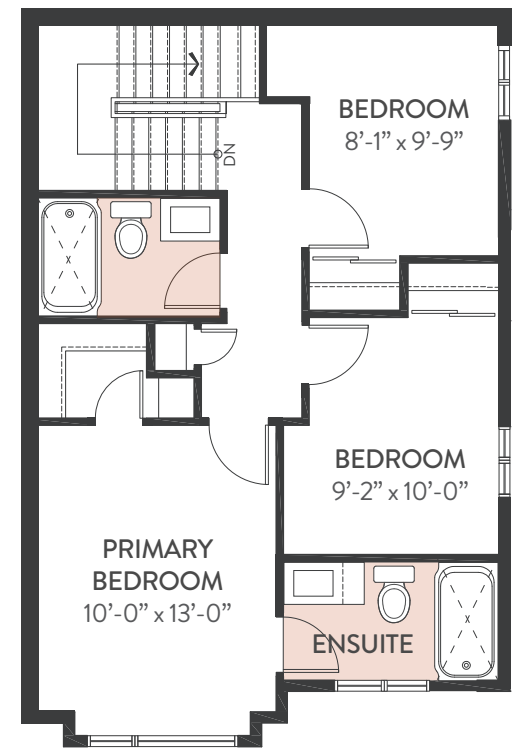

GROUND FLOOR

MAIN FLOOR

BASEMENT

STANLEY END 1580 SQ.FT.

3 BEDROOMS | 3 BATHROOMS

Actual useable floor space may vary from stated floor area E. & O.E. Plans and specifications are subject to change without notice. July 17, 2020.