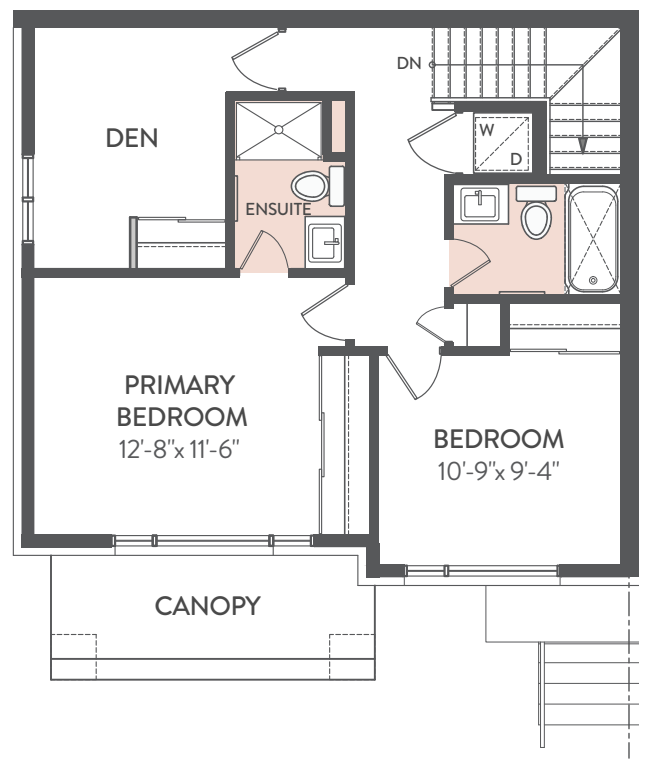

## HEALY 1375 SQ.FT.

2 BEDROOM + DEN | 2.5 BATHROOMS

UPPER UNIT  
(SECOND FLOOR)

UPPER UNIT  
(THIRD FLOOR)

Actual useable floor space may vary from stated floor area E. & O.E. Plans and specifications are subject to change without notice. August 21, 2020.