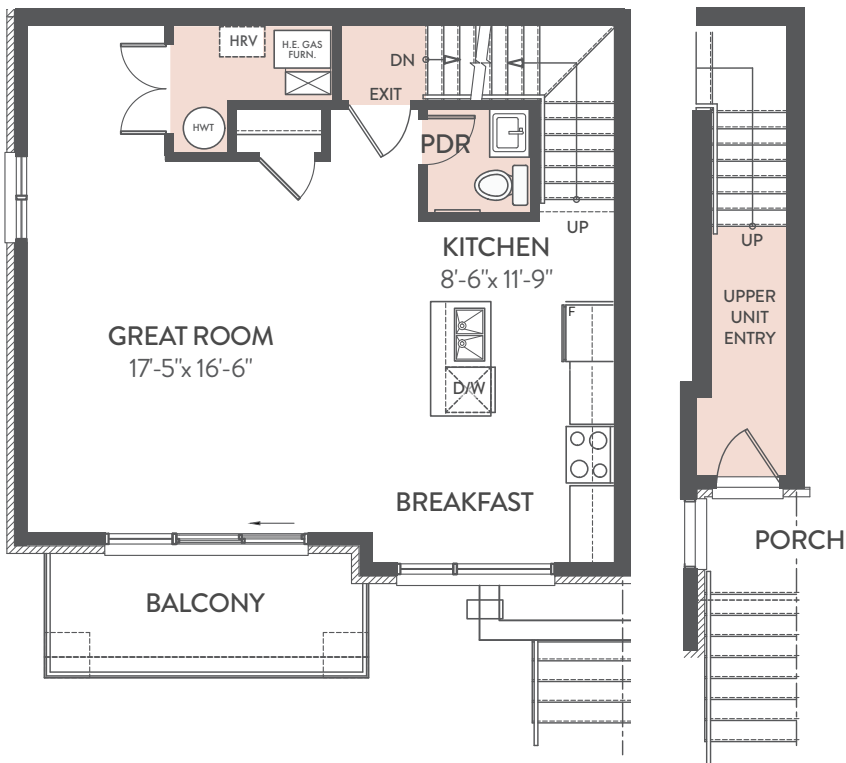

## HEALY 1375 SQ.FT.

2 BEDROOM + DEN | 2.5 BATHROOMS

UPPER UNIT  
(SECOND FLOOR)

UPPER UNIT  
(THIRD FLOOR)

Actual useable floor space may vary from stated floor area E. & O.E. Plans and specifications are subject to change without notice. August 21, 2020.