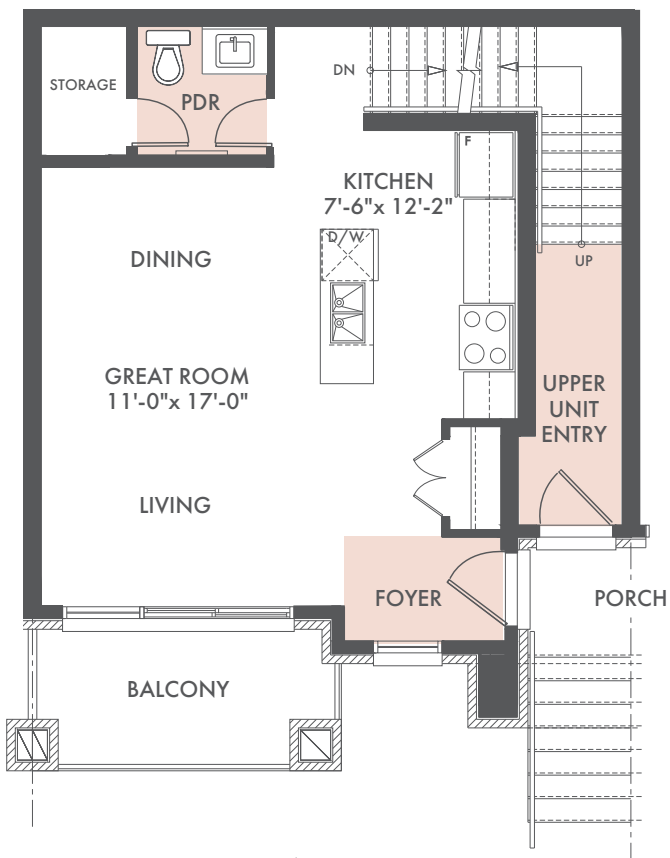

SAPPHIRE

TERRACE HOMES

EVEREST 1028 SQ.FT.

2 BEDROOMS | 1.5 BATHROOM

GROUND FLOOR

LOWER FLOOR

Actual useable floor space may vary from stated floor area E. & O.E. Plans and specifications are subject to change without notice. Update June 6, 2019.