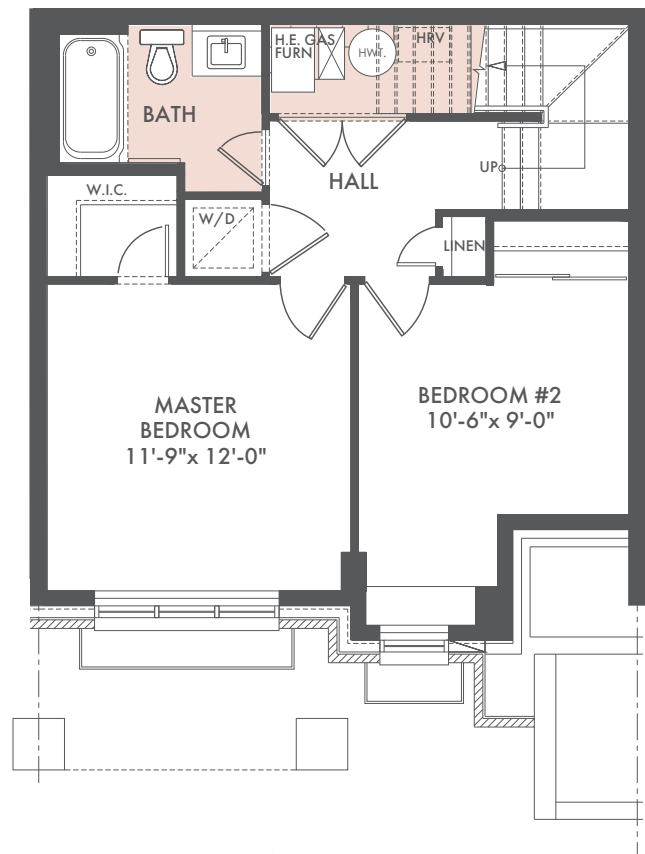

SAPPHIRE

TERRACE HOMES

EVEREST 1028 SQ.FT.

2 BEDROOMS | 1.5 BATHROOM

GROUND FLOOR

LOWER FLOOR

Actual useable floor space may vary from stated floor area E. & O.E. Plans and specifications are subject to change without notice. Update June 6, 2019.