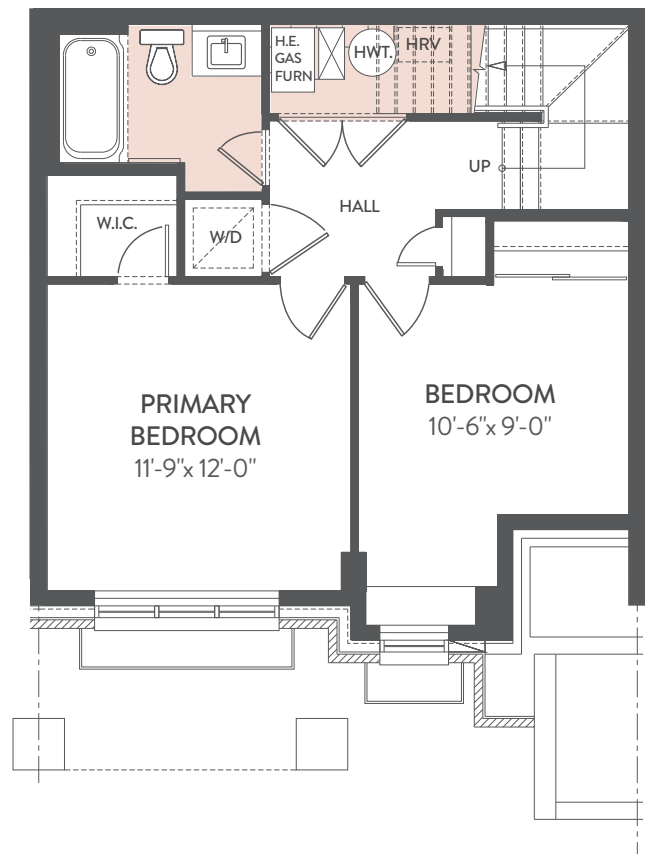

SAPPHIRE

TERRACE HOMES

EVEREST 1028 SQ.FT.

2 BEDROOMS | 1.5 BATHROOMS

GROUND FLOOR

LOWER FLOOR

Actual useable floor space may vary from stated floor area E. & O.E. Plans and specifications are subject to change without notice. June 6, 2019.