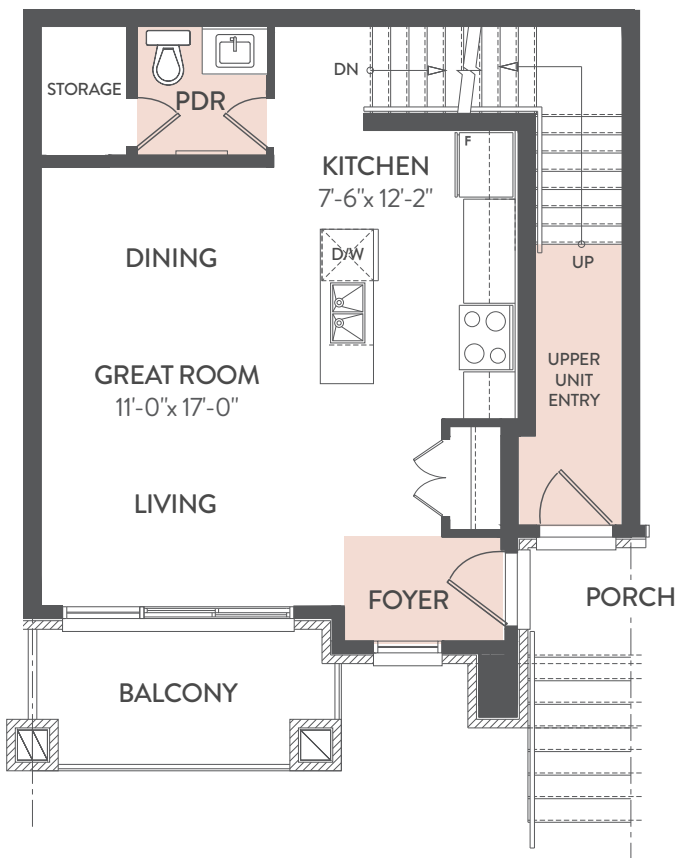

SAPPHIRE

TERRACE HOMES

EVEREST 1028 SQ.FT.

2 BEDROOMS | 1.5 BATHROOMS

GROUND FLOOR

LOWER FLOOR

Actual useable floor space may vary from stated floor area E. & O.E. Plans and specifications are subject to change without notice. June 6, 2019.