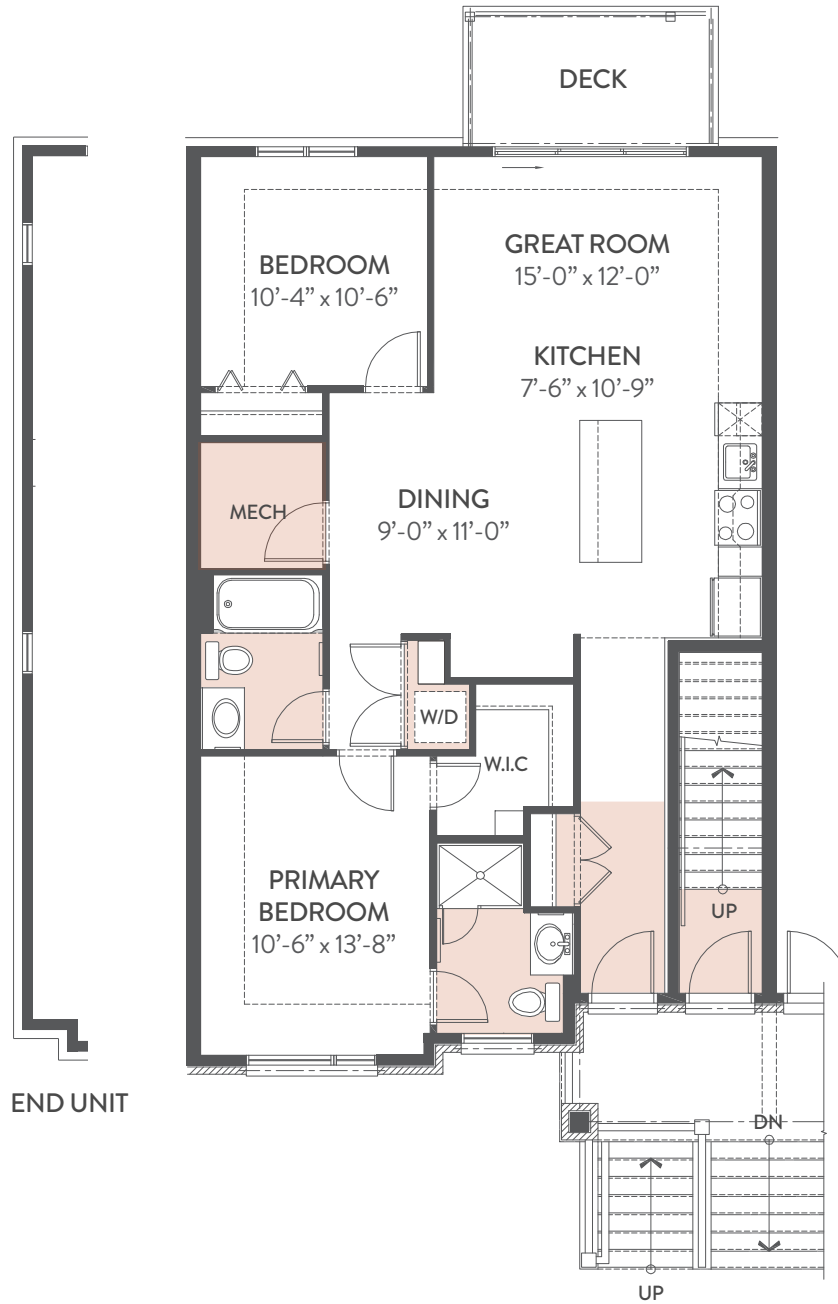

FIELDSTONE
IN BARRHAVEN

SHADOWSTONE 1024 SQ.FT.

2 BEDROOMS | 2 BATHROOMS - MAIN LEVEL

Actual useable floor space may vary from stated floor area. E. & O.E. Plans and specifications are subject to change without notice. November 9, 2015.