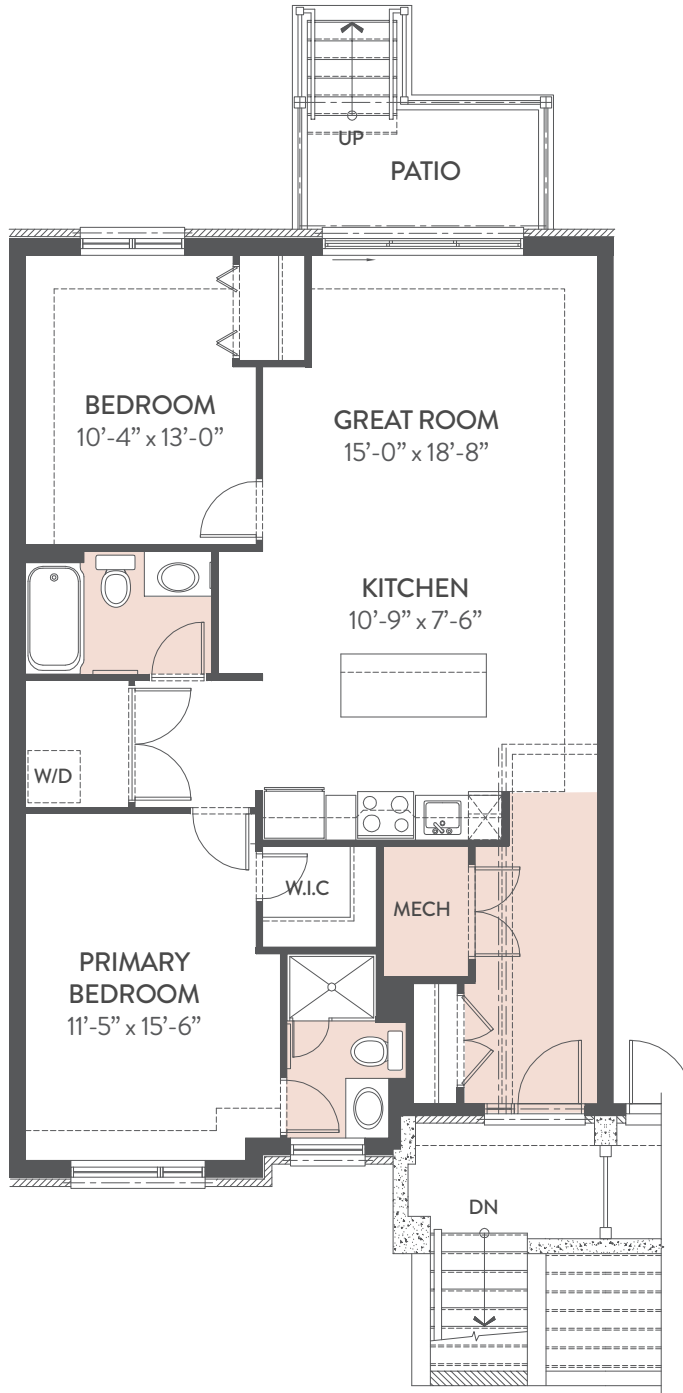

**FIELDSTONE**  
**IN BARRHAVEN**

**LEDGESTONE 1097 SQ.FT.**

2 BEDROOMS | 2 BATHROOMS - LOWER LEVEL

Actual useable floor space may vary from stated floor area. E. & O.E. Plans and specifications are subject to change without notice. November 9, 2015.