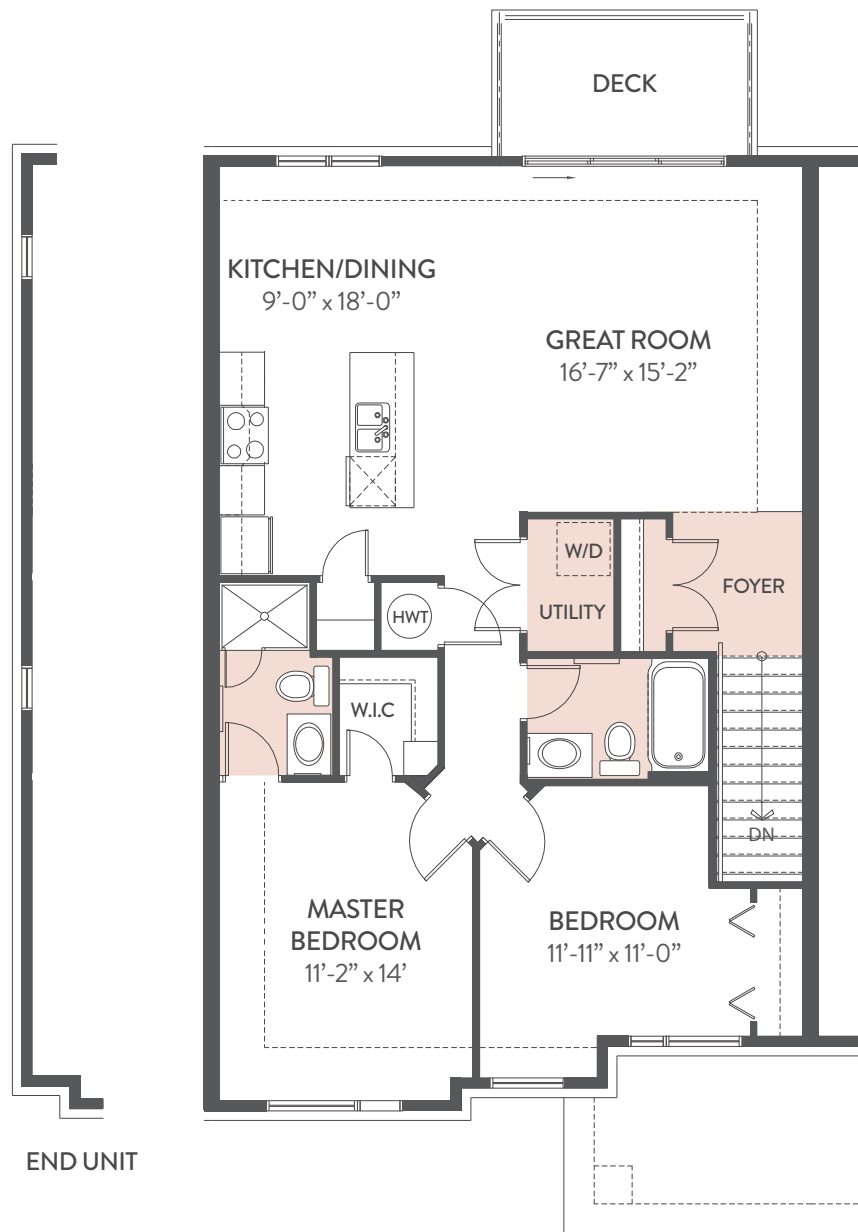

# EMERALD FLATS

## BLUESTONE 1148 SQ.FT.

2 BEDROOMS | 2 BATHROOMS - UPPER LEVEL

Actual useable floor space may vary from stated floor area E. & O.E. Plans and specifications are subject to change without notice. December 9, 2019.