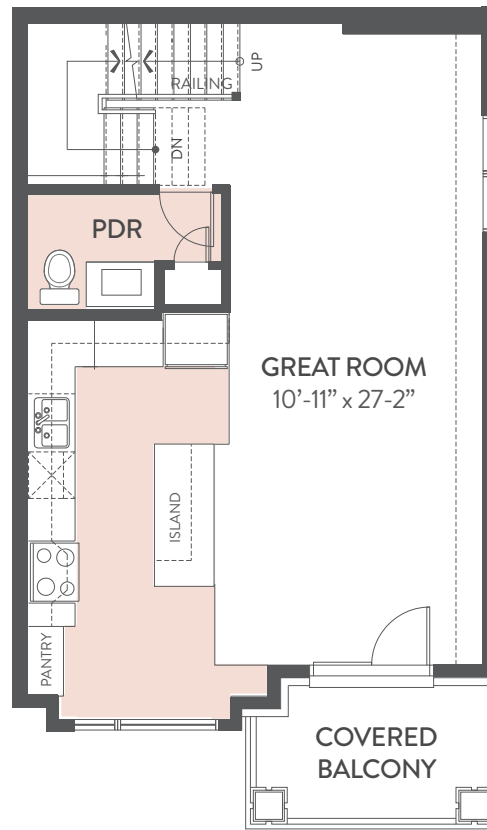

GROUND FLOOR

MAIN FLOOR

UPPER FLOOR

BASEMENT

TRAILS EDGE
IN ORLEANS

STANLEY END 1585 SQ.FT.

3 BEDROOMS | 4 BATHROOMS