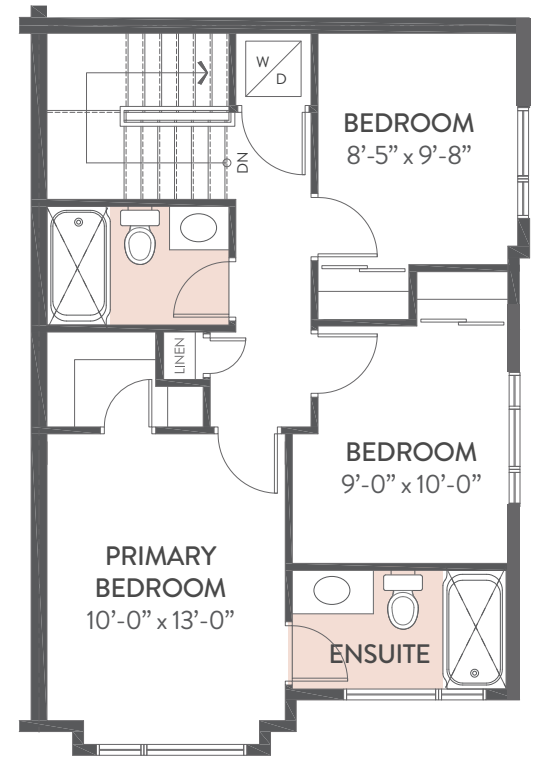

GROUND FLOOR

MAIN FLOOR

UPPER FLOOR

BASEMENT

TRAILS EDGE
IN ORLEANS

STANLEY END 1585 SQ.FT.

3 BEDROOMS | 4 BATHROOMS