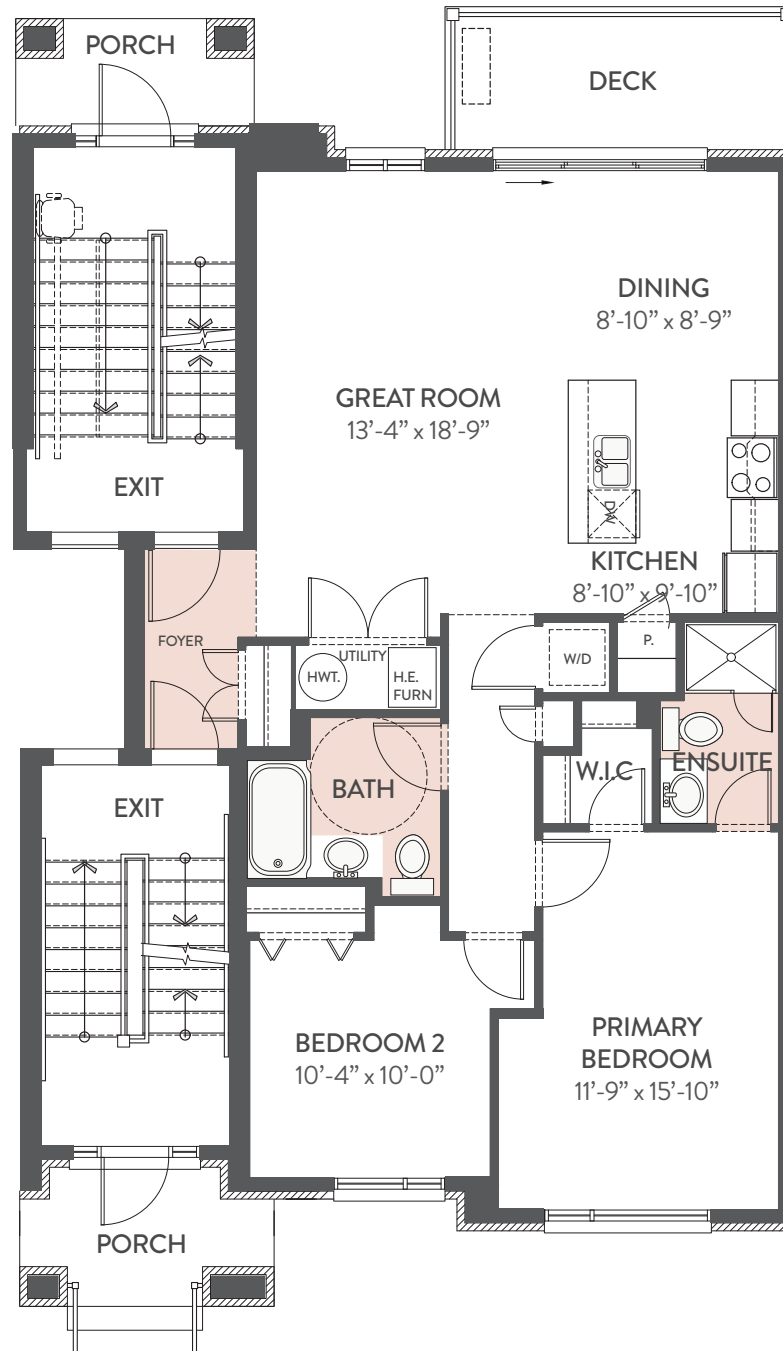

COVENTRY

AT ST. LAURENT

SOLARIS MID 1070 SQ.FT.

2 BEDROOMS | 2 BATHROOMS - GROUND LEVEL

Actual useable floor space may vary from stated floor area E. & O.E. Plans and specifications are subject to change without notice. May 1, 2021.