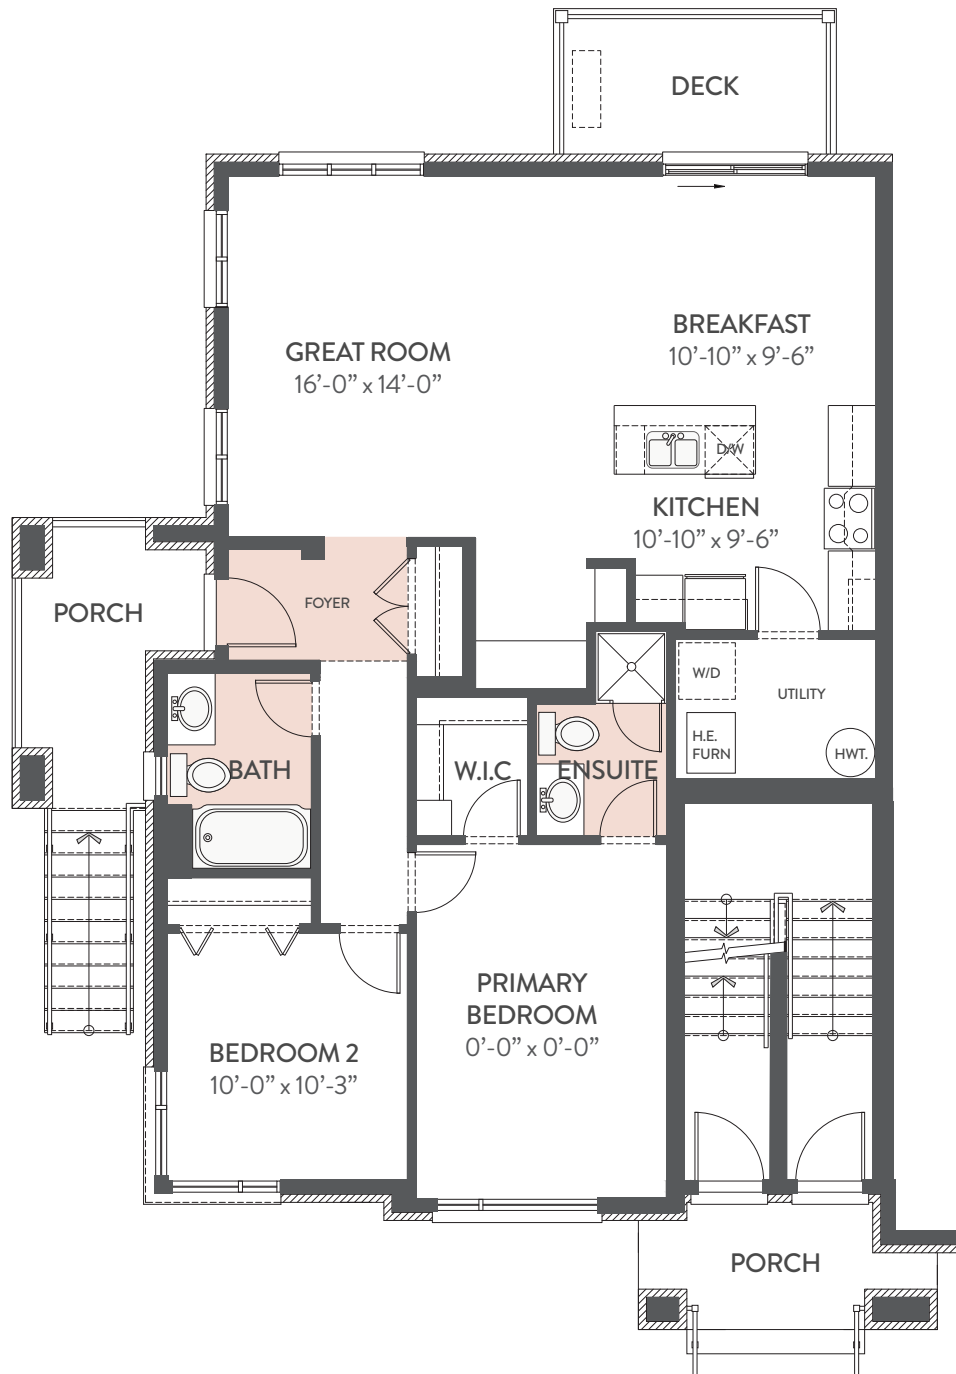

COVENTRY

AT ST. LAURENT

INDIGO 1112 SQ.FT.
2 BEDROOMS | 2 BATHROOMS - GROUND LEVEL

Actual useable floor space may vary from stated floor area E. & O.E. Plans and specifications are subject to change without notice. May 1, 2021.