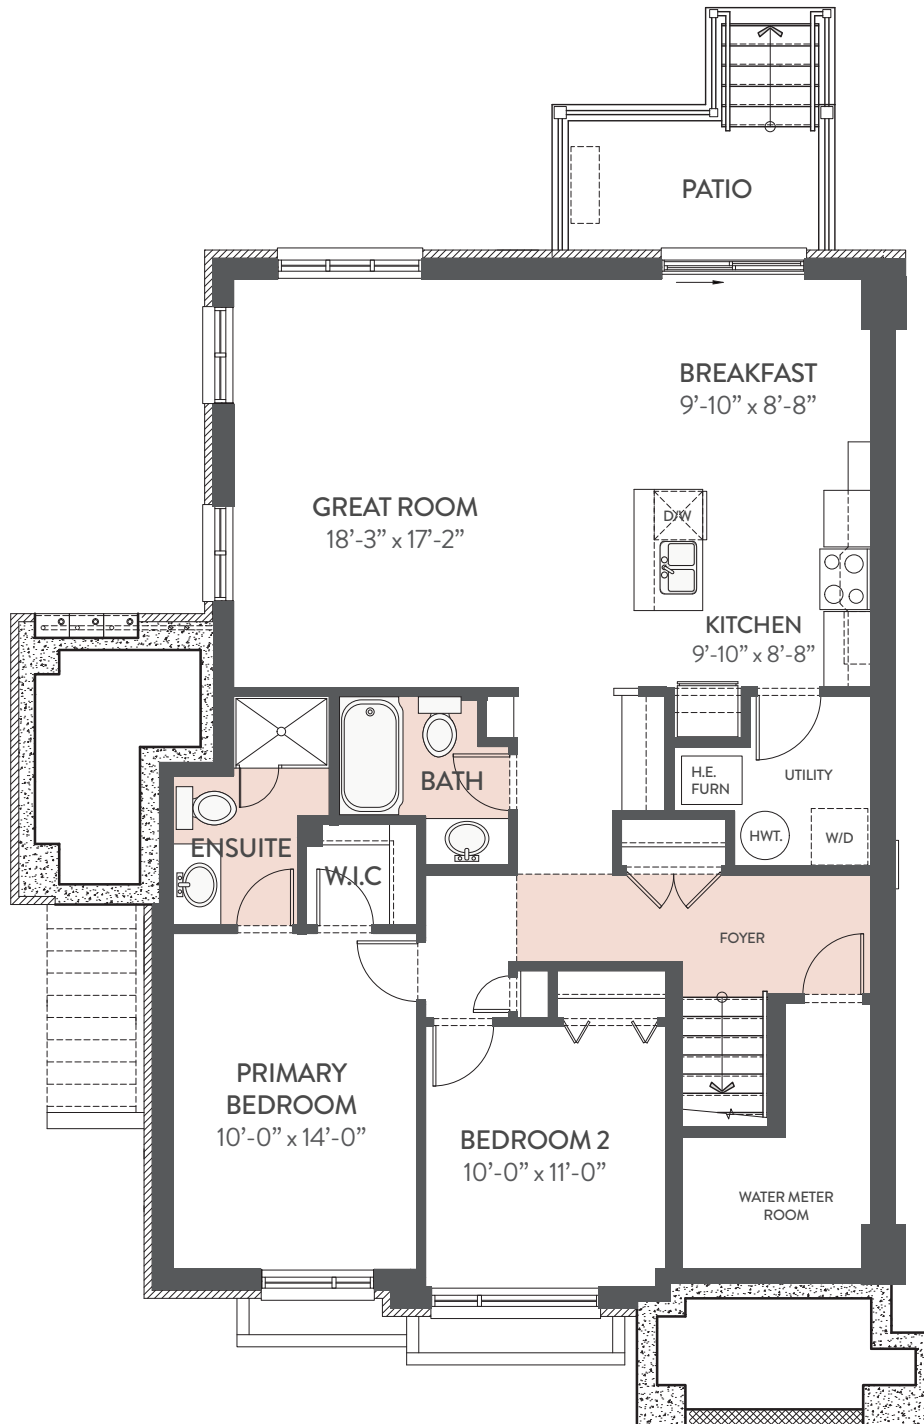

COVENTRY

AT ST. LAURENT

AURORA 1197 SQ.FT.
2 BEDROOMS | 2 BATHROOMS - LOWER LEVEL

Actual useable floor space may vary from stated floor area E. & O.E. Plans and specifications are subject to change without notice. May 1, 2021.