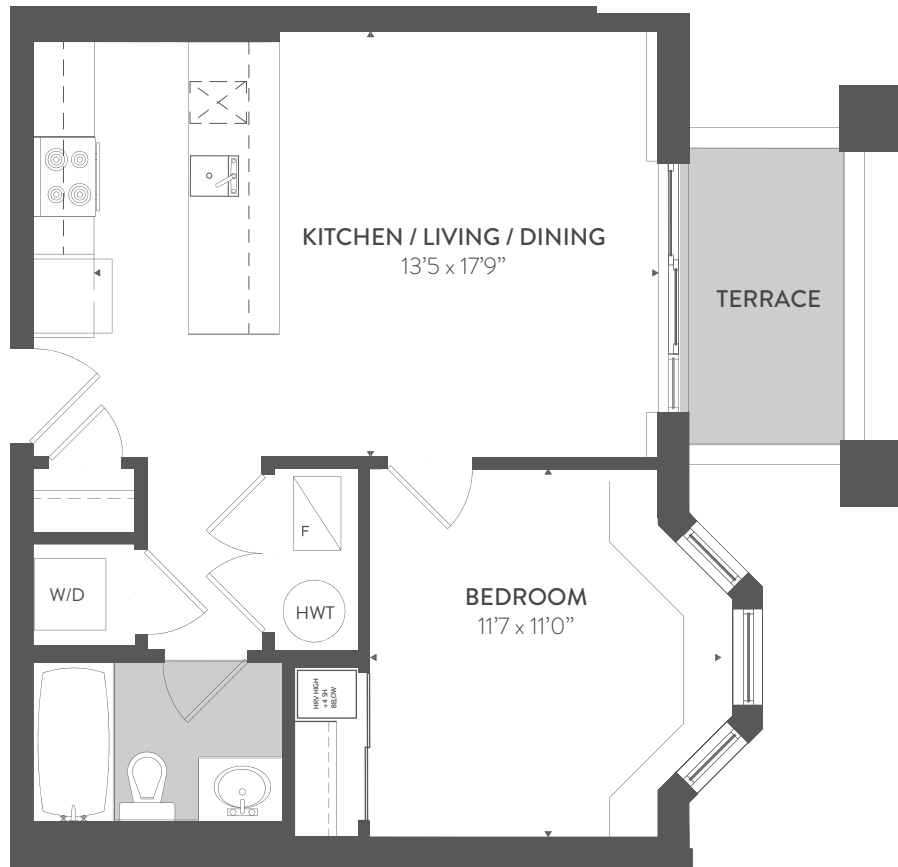

# McGILL 581 SQ.FT.

1 BEDROOM | 1 BATHROOM

Actual useable floor space may vary from stated floor area. E. & O.E. Plans and specifications are subject to change without notice. November 9, 2015.