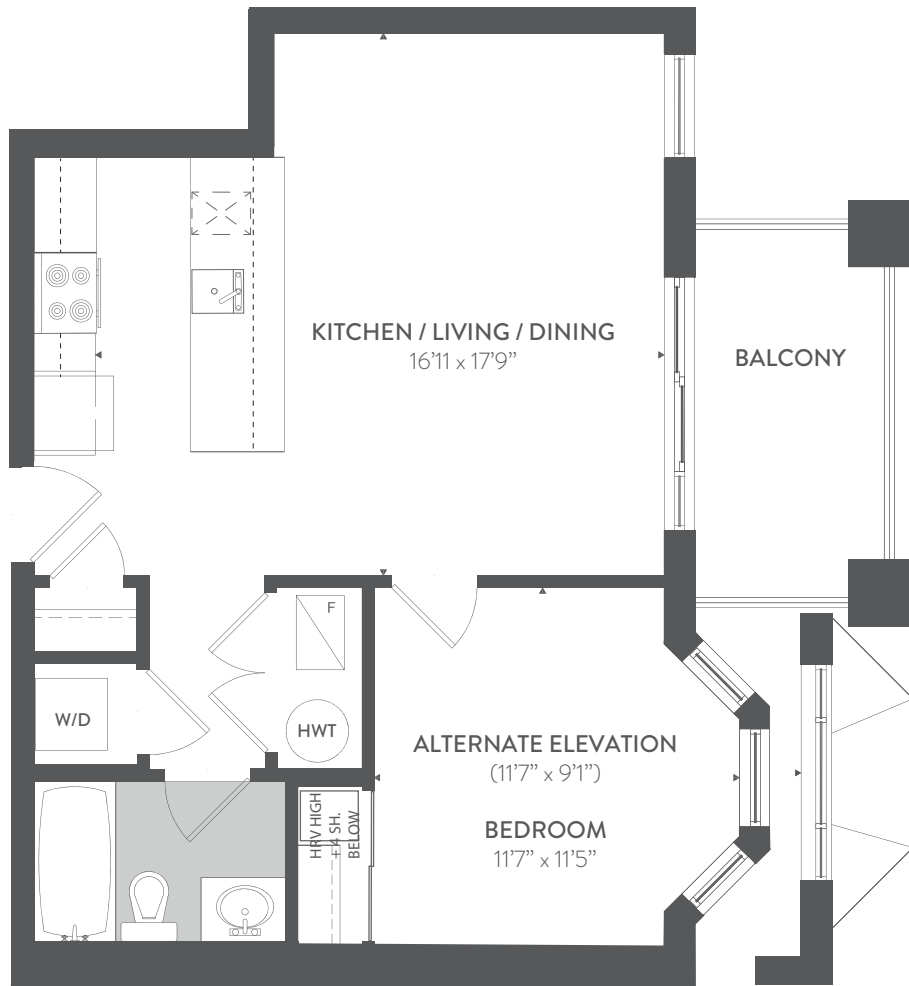

# DRUMMOND 618 / 635 SQ.FT.

1 BEDROOM | 1 BATHROOM

Actual useable floor space may vary from stated floor area. E. & O.E. Plans and specifications are subject to change without notice. November 9, 2015.

**RICHCRAFT  
RENTALS**