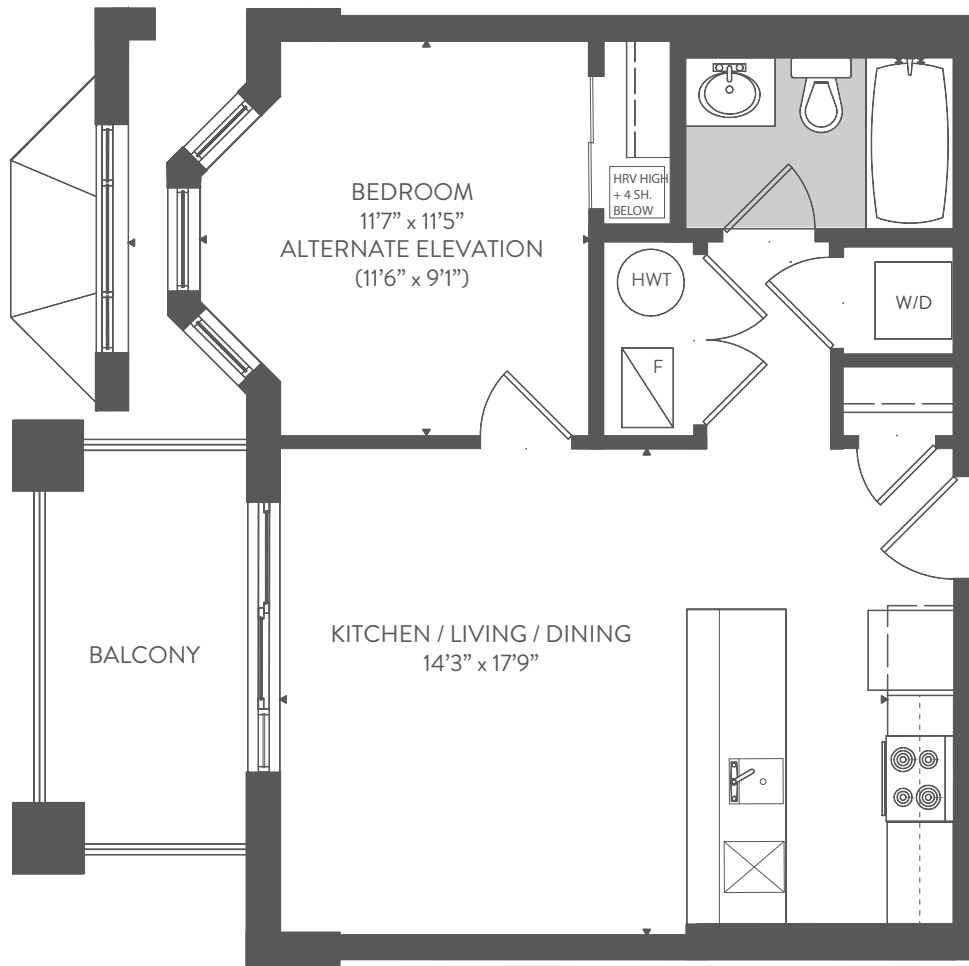

BISHOP 590 / 606 SQ.FT.

1 BEDROOM | 1 BATHROOM

Actual useable floor space may vary from stated floor area. E. & O.E. Plans and specifications are subject to change without notice. November 9, 2015.