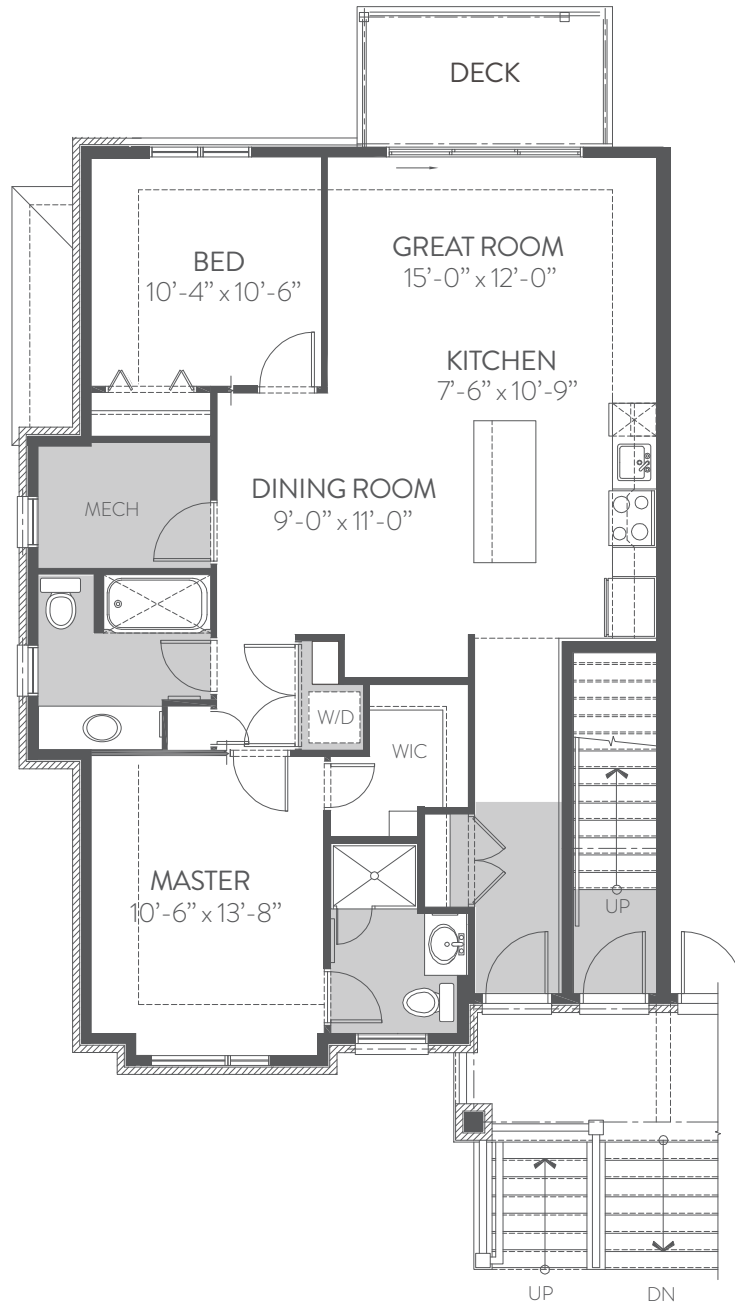

SHADOWSTONE SP 1082 SQ.FT.

2 BEDROOMS | 2 BATHROOM - MAIN LEVEL

Actual useable floor space may vary from stated floor area E. & O.E.
Plans and specifications are subject to change without notice.
Update November 9, 2015.