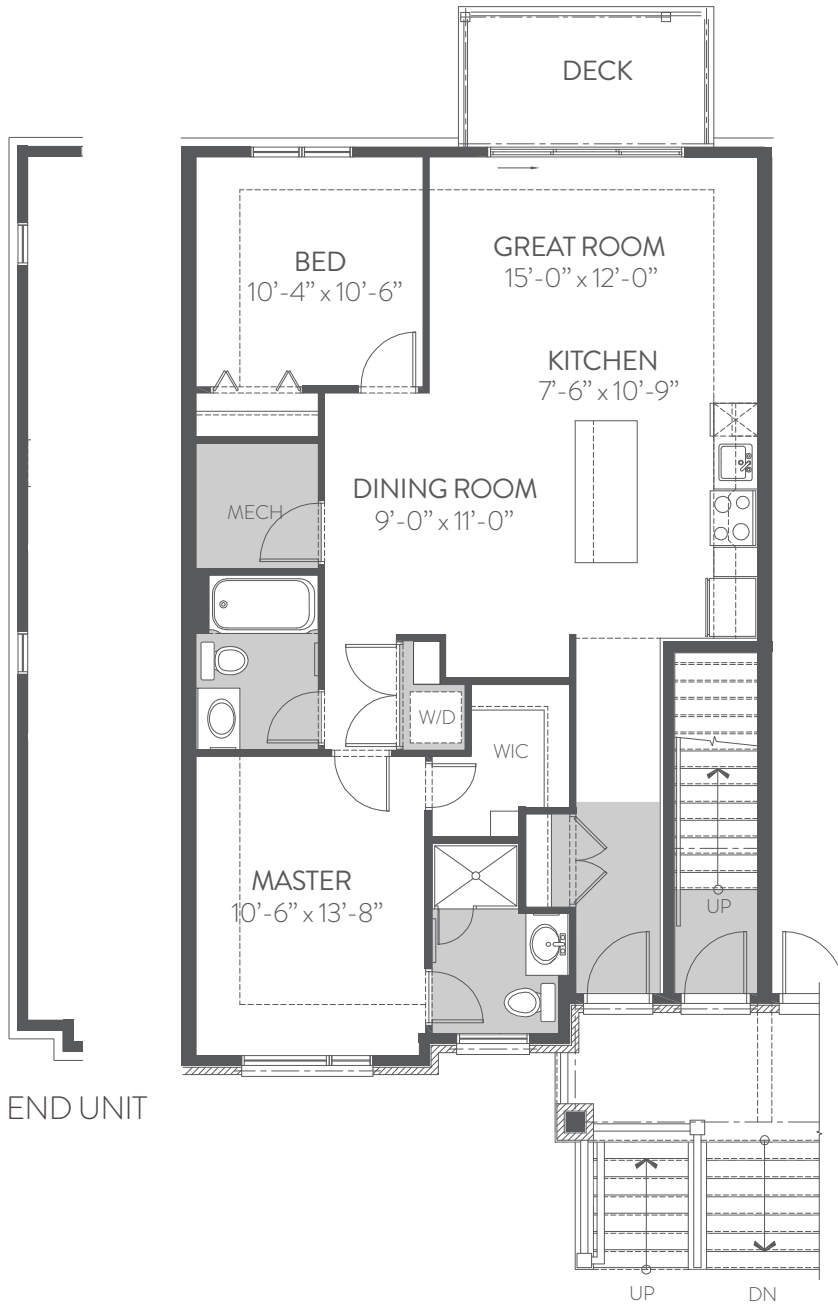

# SHADOWSTONE 1024 SQ.FT.

2 BEDROOMS | 2 BATHROOM - MAIN LEVEL

END UNIT

Actual useable floor space may vary from stated floor area E. & O.E.  
Plans and specifications are subject to change without notice.  
Update November 9, 2015.