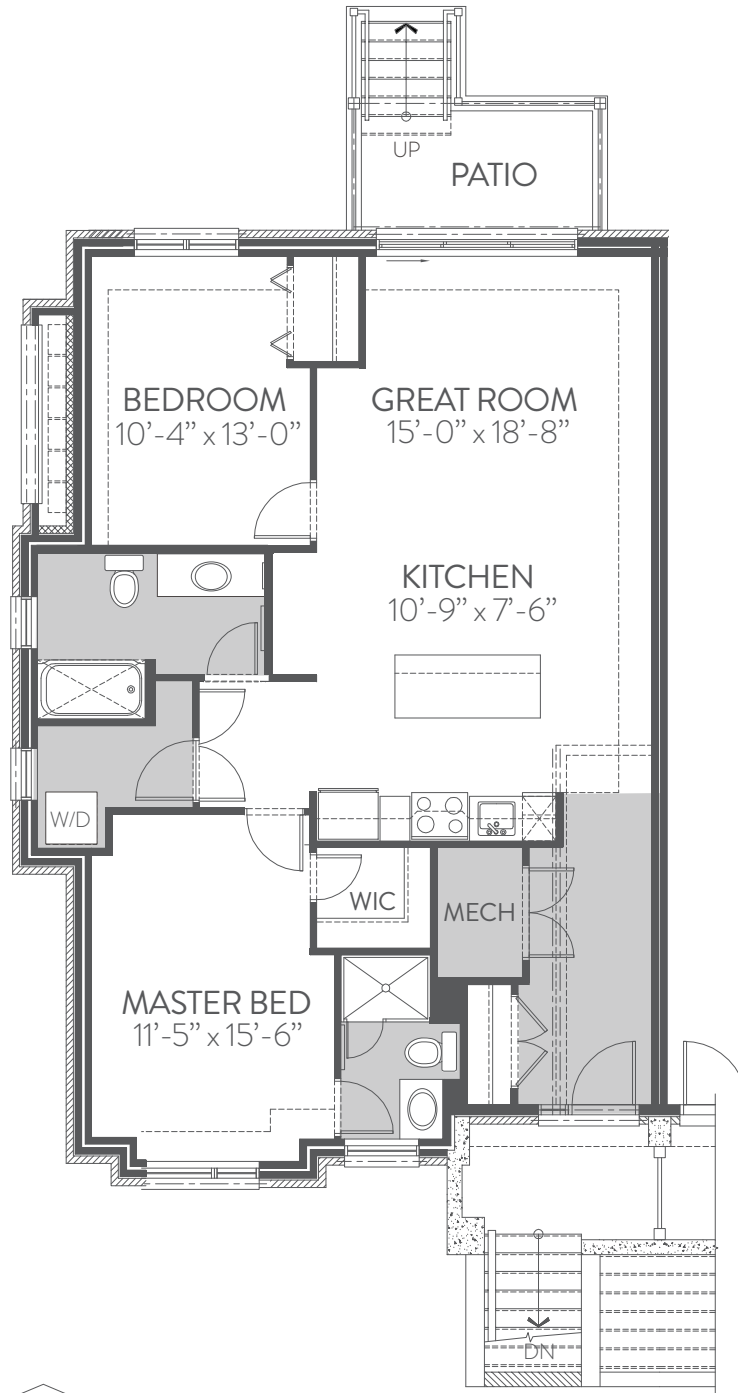

LEDGESTONE SP 1156 SQ.FT.

2 BEDROOMS | 2 BATHROOM - LOWER LEVEL

Actual useable floor space may vary from stated floor area E. & O.E.
Plans and specifications are subject to change without notice.
Update November 9, 2015.