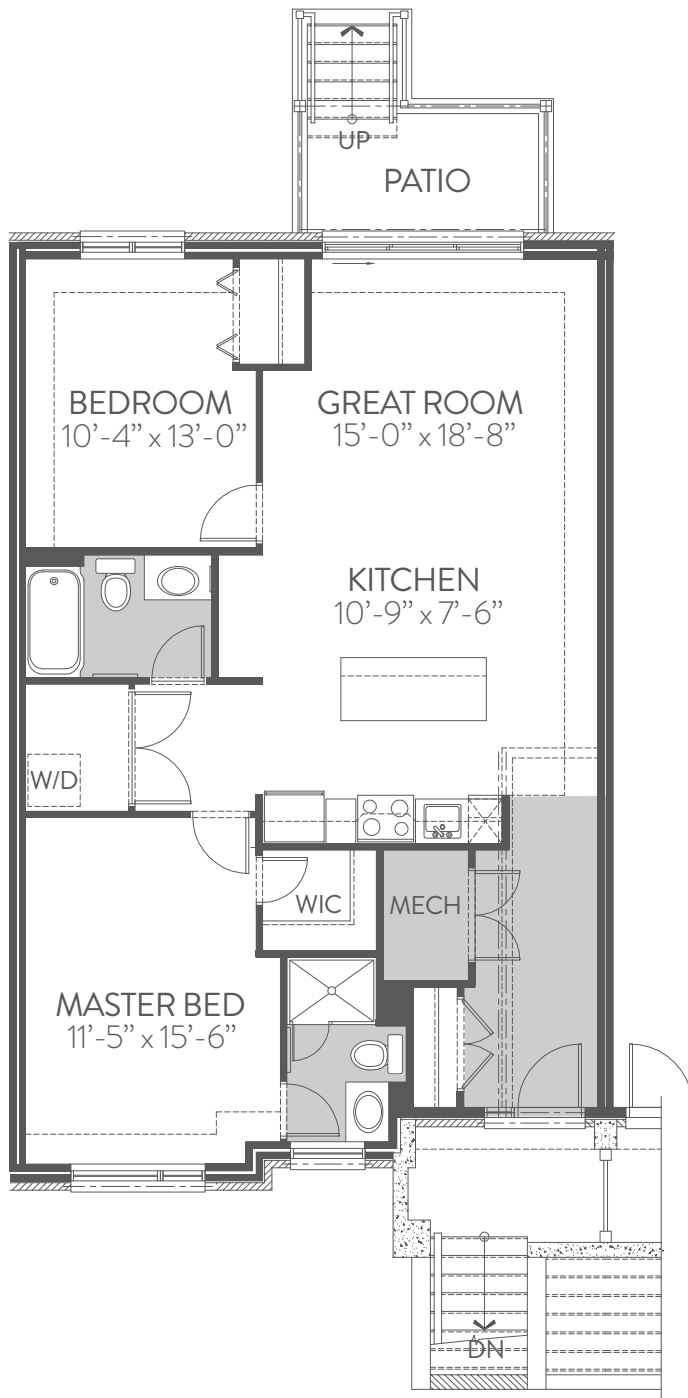

# LEDGESTONE 1097 SQ.FT.

2 BEDROOMS | 2 BATHROOM - LOWER LEVEL

Actual useable floor space may vary from stated floor area E. & O.E.  
Plans and specifications are subject to change without notice.  
Update November 9, 2015.