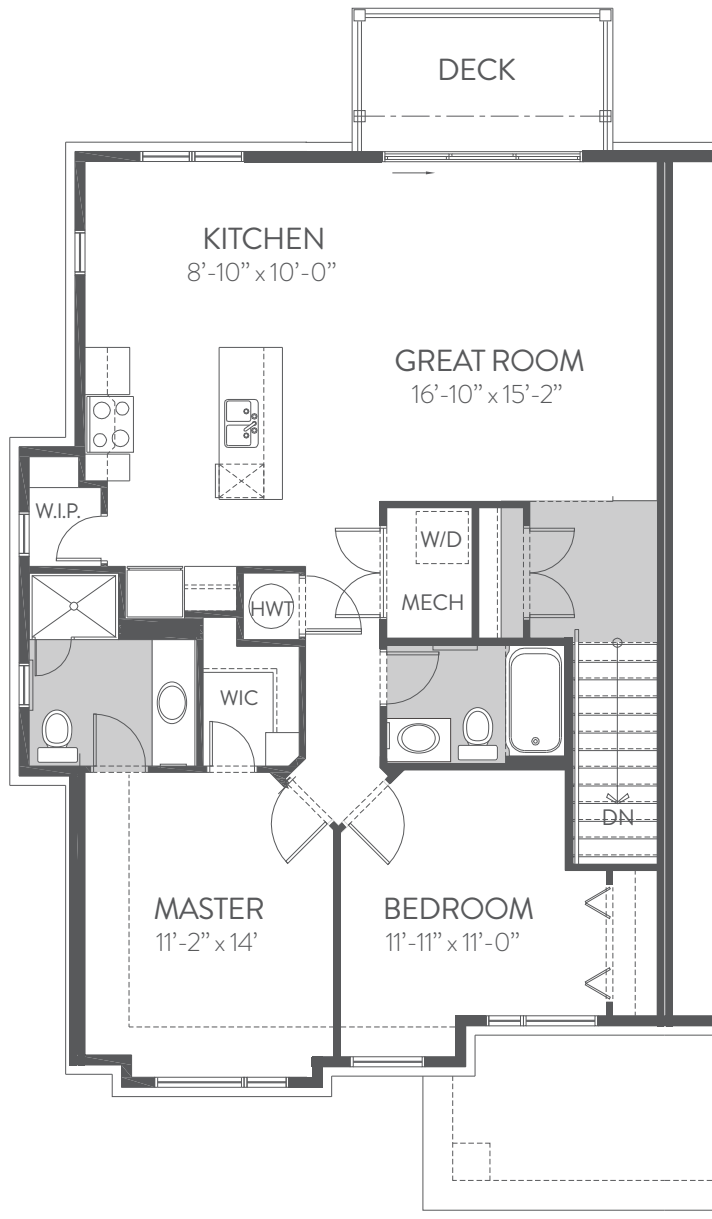

BLUESTONE SP 1186 SQ.FT.

2 BEDROOMS | 2 BATHROOM – UPPER LEVEL

Actual useable floor space may vary from stated floor area E. & O.E.
Plans and specifications are subject to change without notice.
Update November 9, 2015.